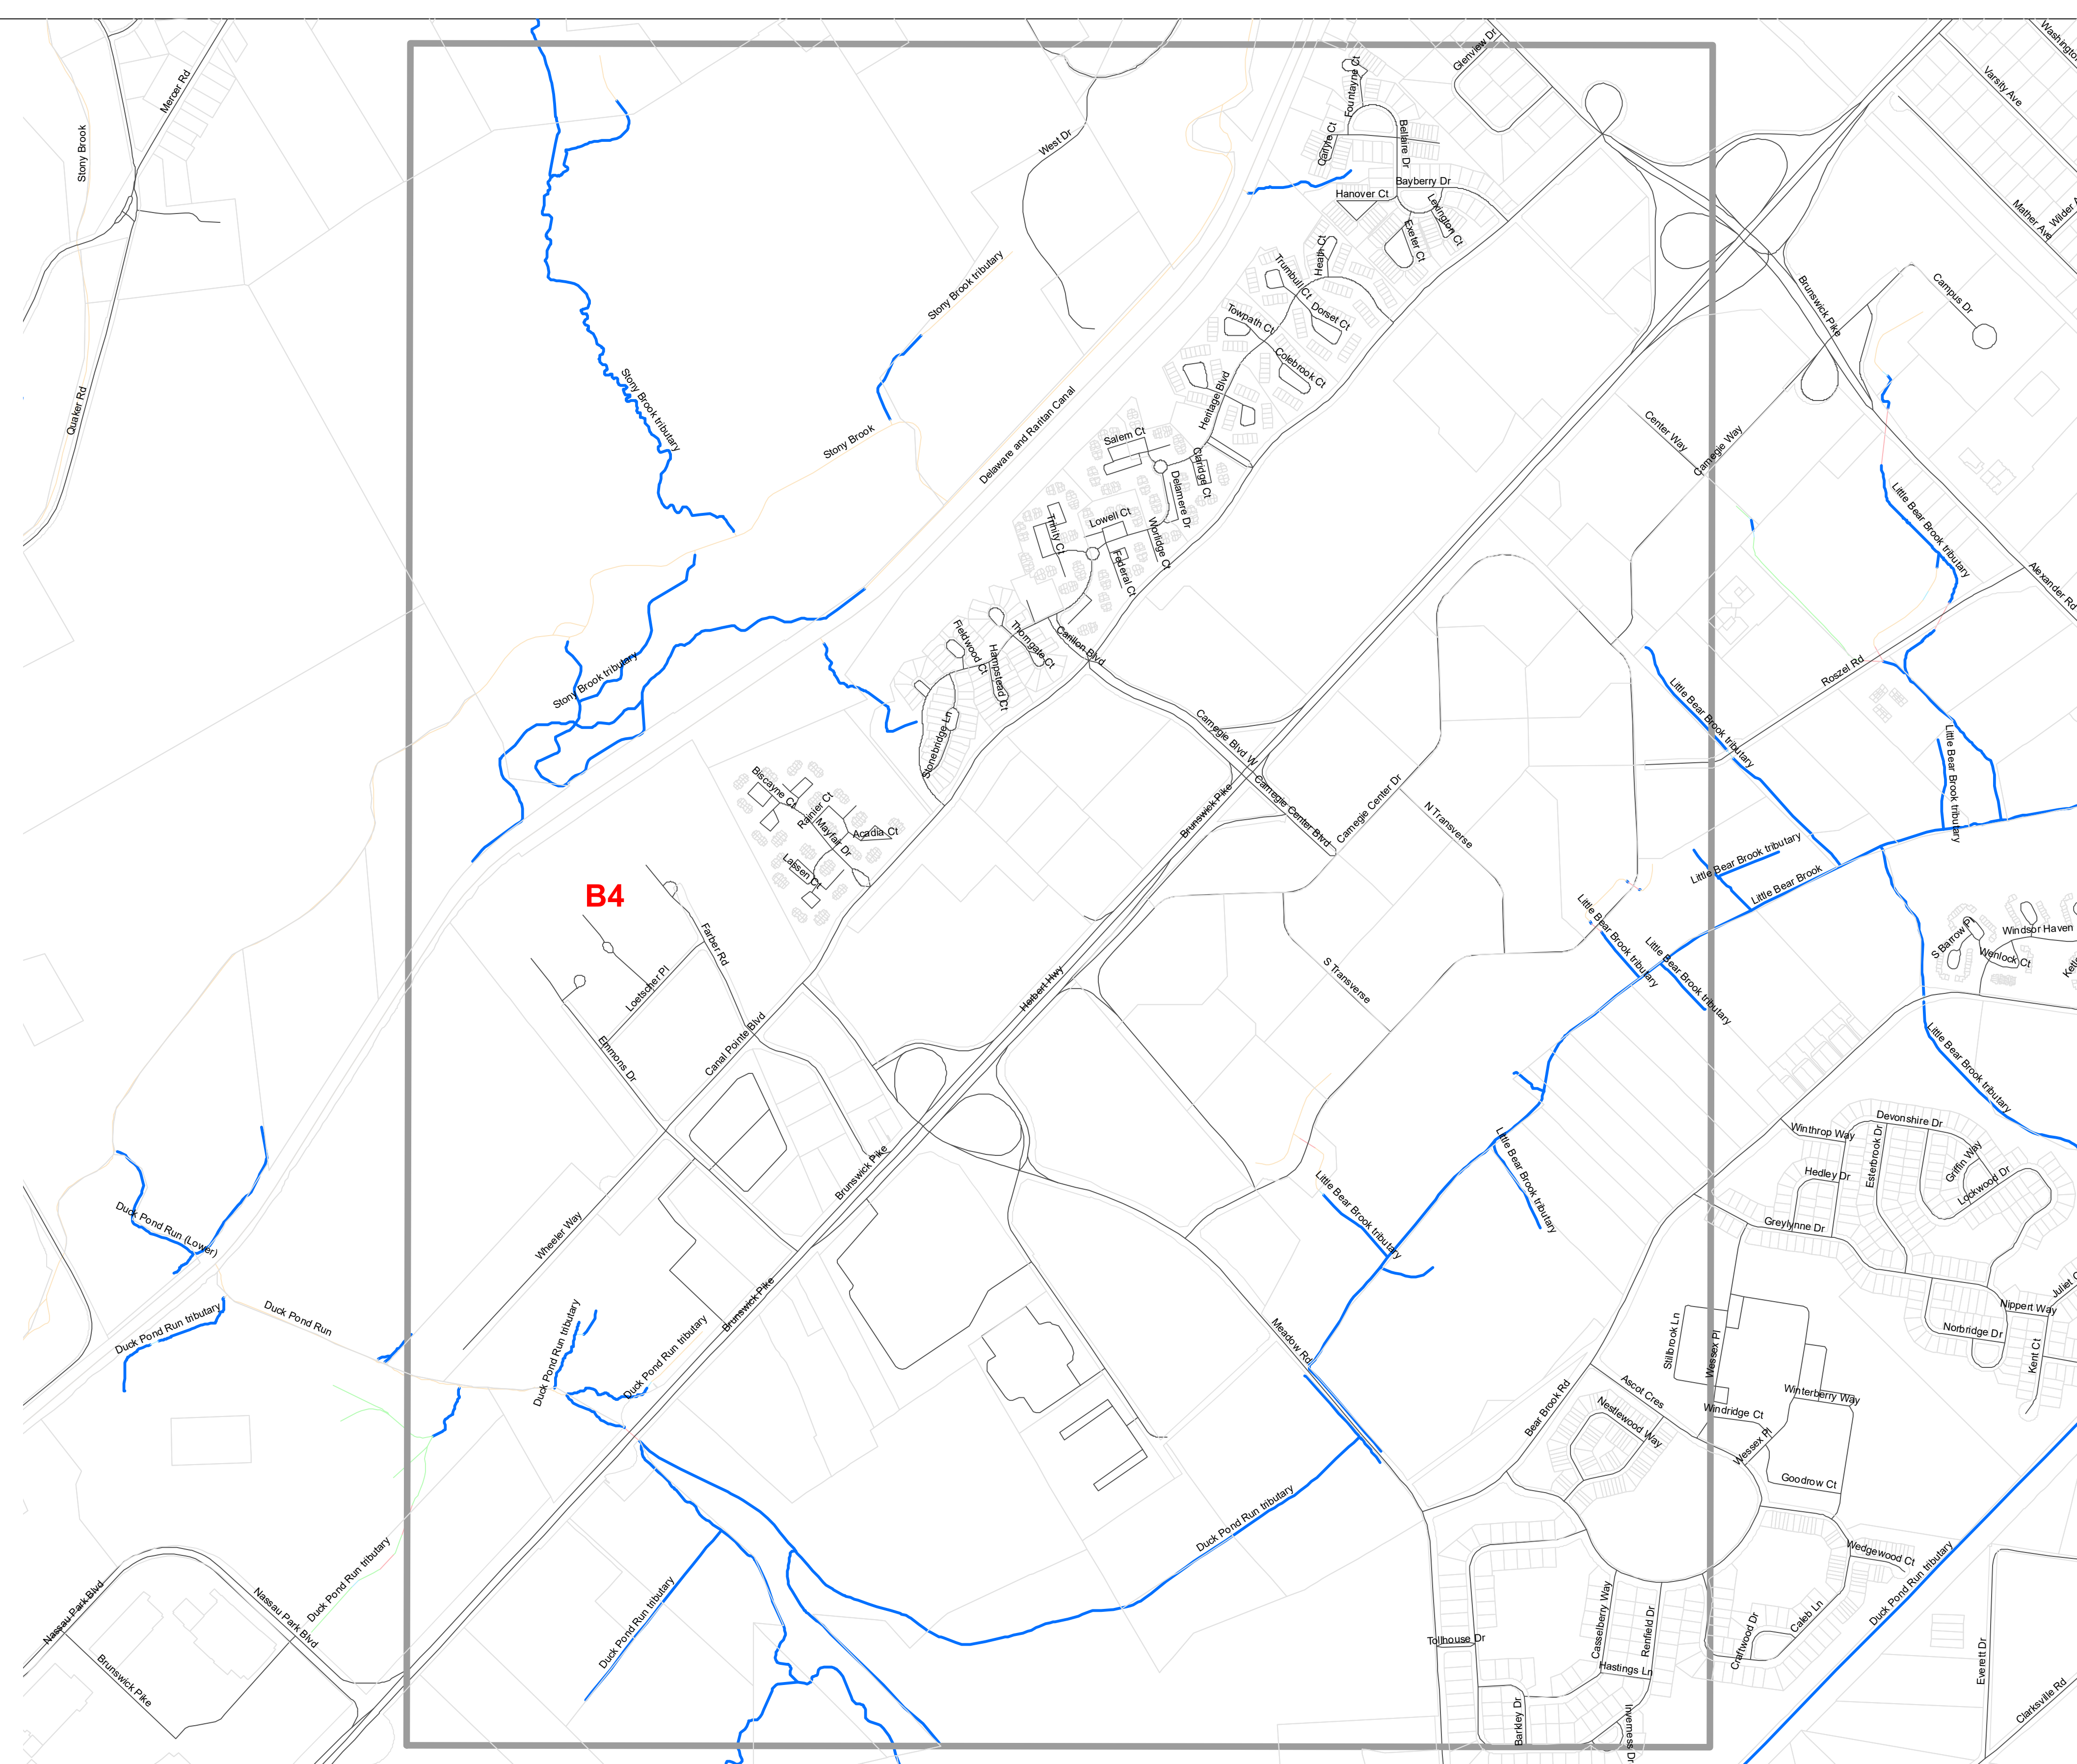

November 2020  
Updated December 2021

**A1**

0.5  
Miles

**OUTFALL LOCATION MAP  
LAWRENCE TOWNSHIP  
MERCER COUNTY, NEW JERSEY**

November 2020  
Updated December 2021

**A2**

0.5  
Miles

**OUTFALL LOCATION MAP**  
**LAWRENCE TOWNSHIP**  
**MERCER COUNTY, NEW JERSEY**

November 2020  
 Updated December 2021

**A3**

**OUTFALL LOCATION MAP  
LAWRENCE TOWNSHIP  
MERCER COUNTY, NEW JERSEY**

November 2020  
Updated December 2021

**A4**

**OUTFALL LOCATION MAP  
LAWRENCE TOWNSHIP  
MERCER COUNTY, NEW JERSEY**

November 2020  
Updated December 2021

**B1**

0.5  
Miles

**OUTFALL LOCATION MAP  
LAWRENCE TOWNSHIP  
MERCER COUNTY, NEW JERSEY**

November 2020  
Updated December 2021

**B2**

0.5  
Miles

**OUTFALL LOCATION MAP  
LAWRENCE TOWNSHIP  
MERCER COUNTY, NEW JERSEY**

November 2020  
Updated December 2021

**B3**

0.5  
Miles

**OUTFALL LOCATION MAP  
LAWRENCE TOWNSHIP  
MERCER COUNTY, NEW JERSEY**

November 2020  
Updated December 2021

**B4**

0.5 Miles

**OUTFALL LOCATION MAP  
LAWRENCE TOWNSHIP  
MERCER COUNTY, NEW JERSEY**