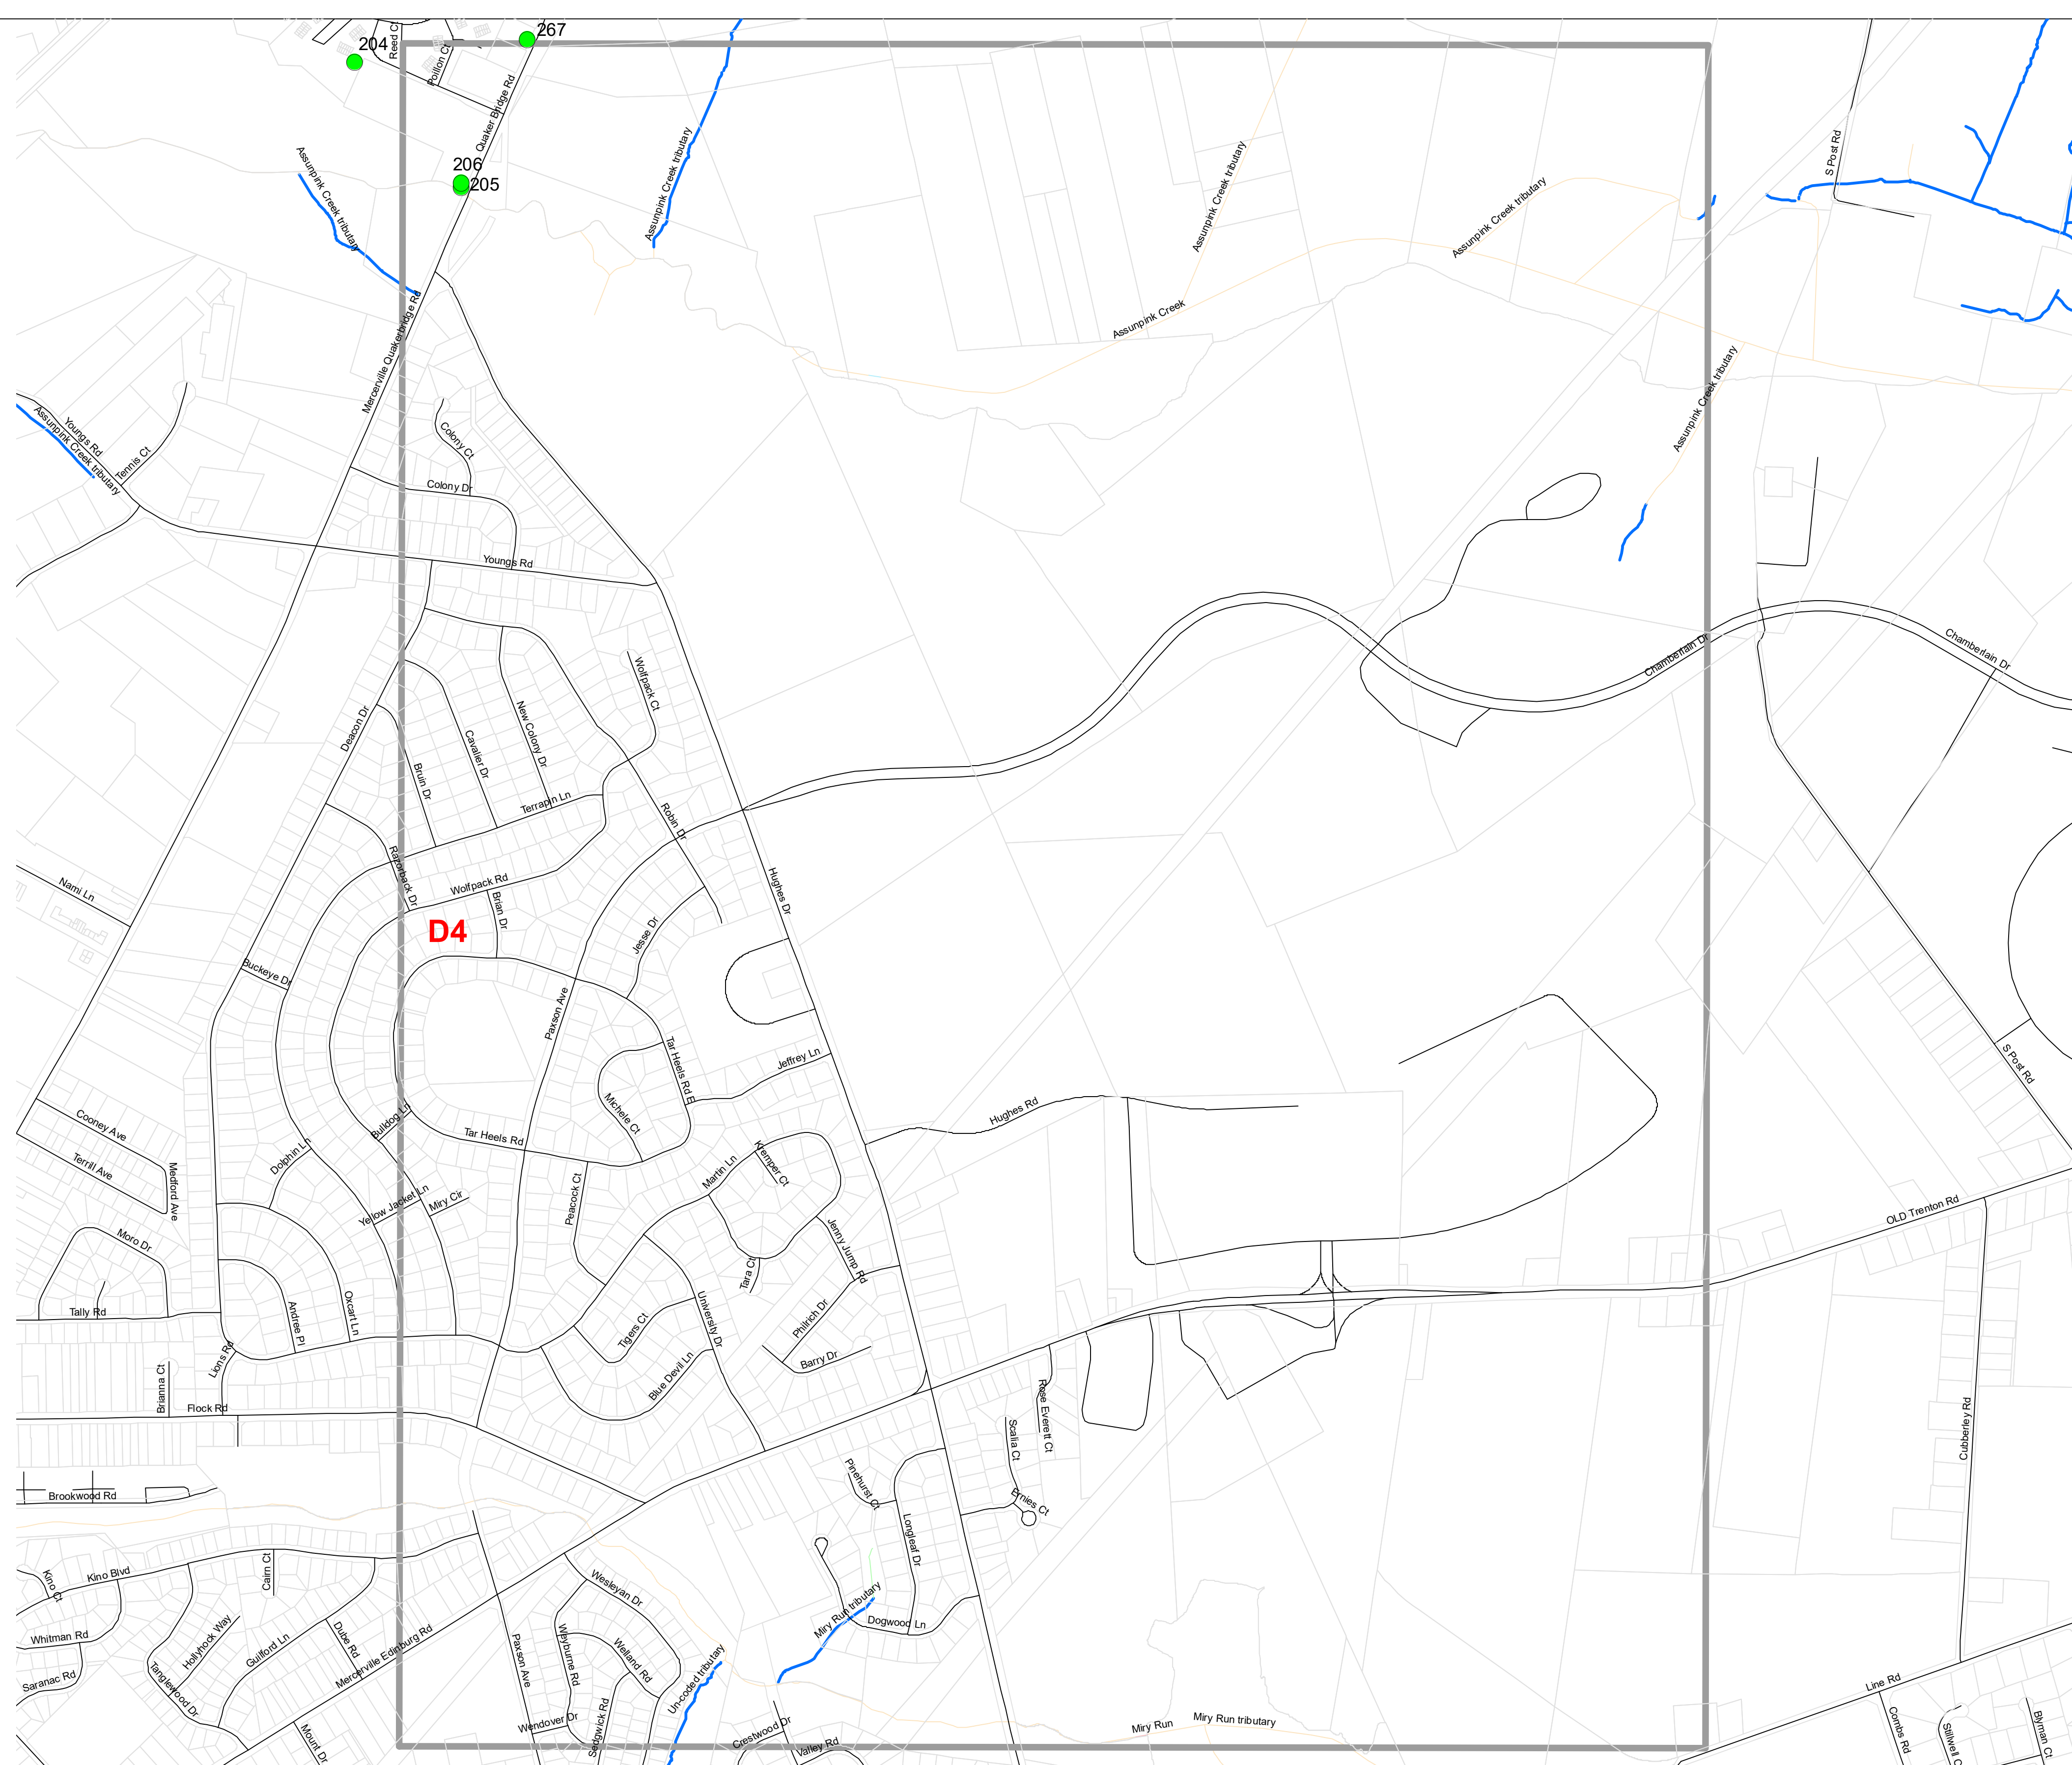

November 2020  
Updated December 2021

**A1**

0.5  
Miles

**OUTFALL LOCATION MAP  
LAWRENCE TOWNSHIP  
MERCER COUNTY, NEW JERSEY**

November 2020  
Updated December 2021

**A2**

0.5  
Miles

**OUTFALL LOCATION MAP**  
**LAWRENCE TOWNSHIP**  
**MERCER COUNTY, NEW JERSEY**

November 2020  
Updated December 2021

**C3**

C4

0.5 Miles

**OUTFALL LOCATION MAP  
LAWRENCE TOWNSHIP  
MERCER COUNTY, NEW JERSEY**

November 2020  
Updated December 2021

C4

**OUTFALL LOCATION MAP  
LAWRENCE TOWNSHIP  
MERCER COUNTY, NEW JERSEY**

November 2020  
Updated December 2021

**D1**

0.5  
Miles

**OUTFALL LOCATION MAP  
LAWRENCE TOWNSHIP  
MERCER COUNTY, NEW JERSEY**

November 2020  
Updated December 2021

**D2**

0.5 Miles

**OUTFALL LOCATION MAP  
LAWRENCE TOWNSHIP  
MERCER COUNTY, NEW JERSEY**

November 2020  
Updated December 2021

**D3**

**OUTFALL LOCATION MAP  
LAWRENCE TOWNSHIP  
MERCER COUNTY, NEW JERSEY**

November 2020  
Updated December 2021

**D4**