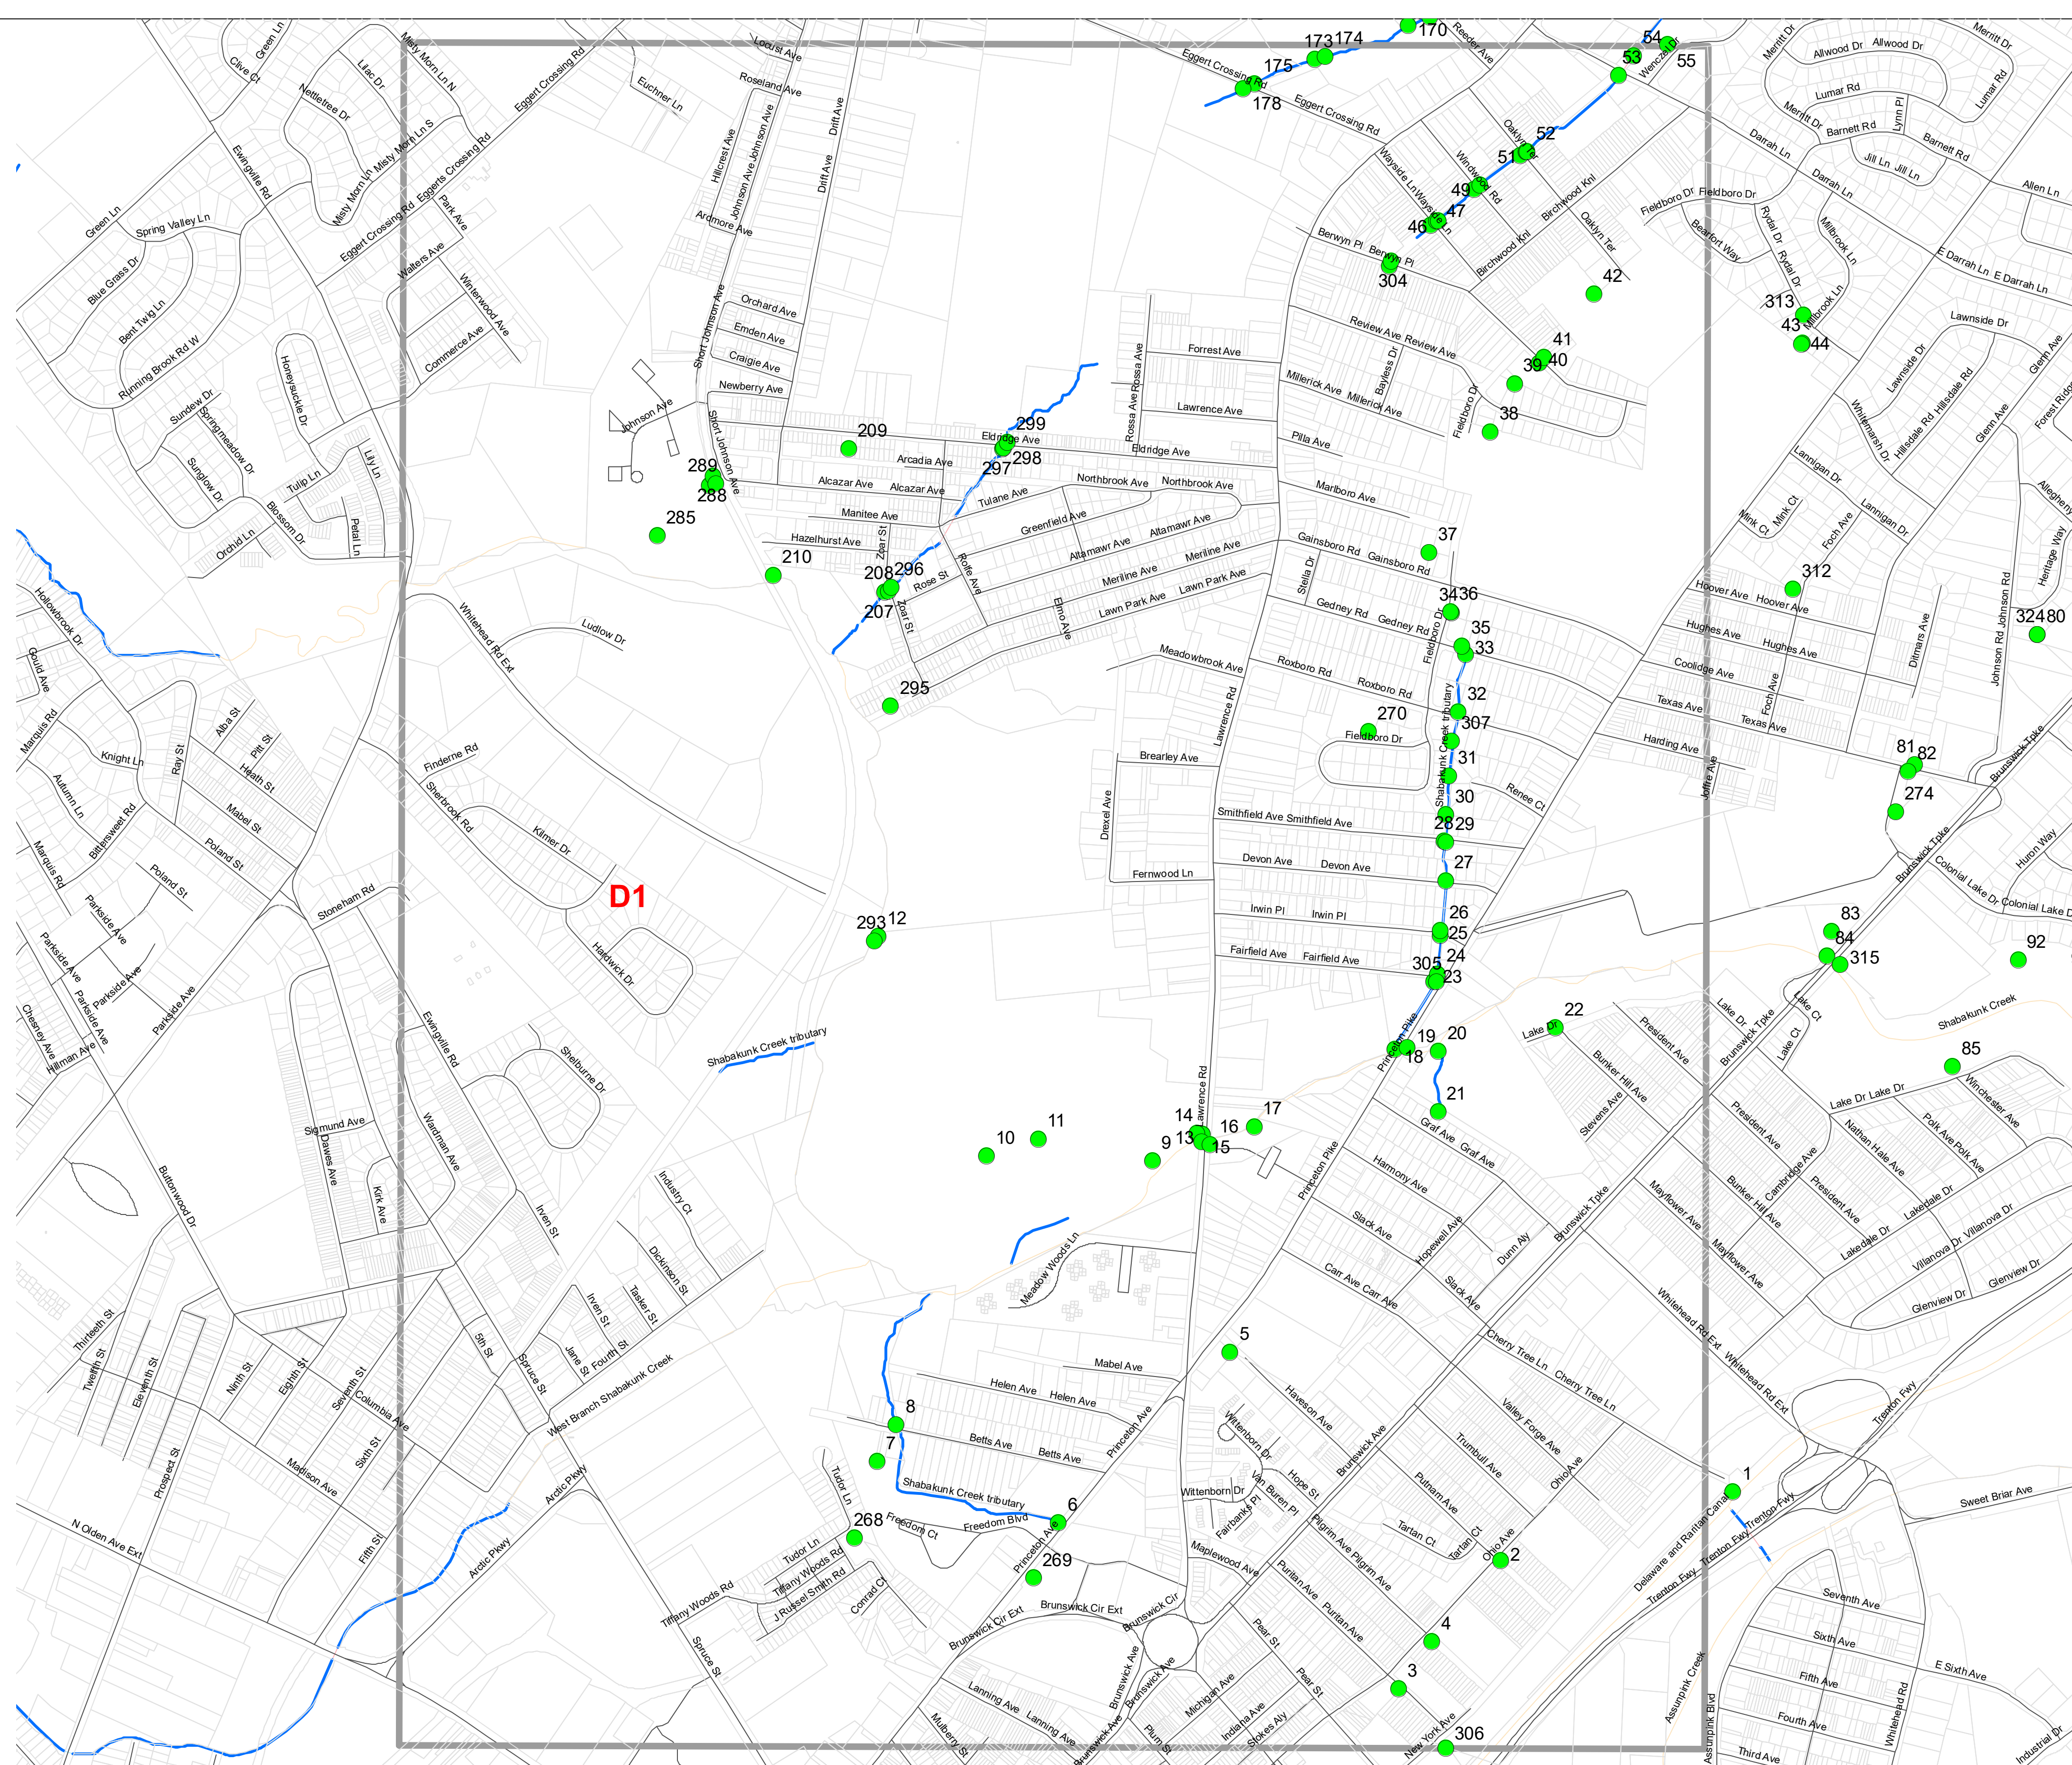

November 2020  
Updated December 2021

**A1**

0.5  
Miles

**OUTFALL LOCATION MAP  
LAWRENCE TOWNSHIP  
MERCER COUNTY, NEW JERSEY**

November 2020  
Updated December 2021

**A2**

0.5  
Miles

**OUTFALL LOCATION MAP**  
**LAWRENCE TOWNSHIP**  
**MERCER COUNTY, NEW JERSEY**

November 2020  
Updated December 2021

**C1**

**OUTFALL LOCATION MAP  
LAWRENCE TOWNSHIP  
MERCER COUNTY, NEW JERSEY**

November 2020  
Updated December 2021

**C2**

0.5 Miles

**OUTFALL LOCATION MAP  
LAWRENCE TOWNSHIP  
MERCER COUNTY, NEW JERSEY**

November 2020  
Updated December 2021

**C3**

C4

0.5 Miles

**OUTFALL LOCATION MAP  
LAWRENCE TOWNSHIP  
MERCER COUNTY, NEW JERSEY**

November 2020  
Updated December 2021

C4

**OUTFALL LOCATION MAP  
LAWRENCE TOWNSHIP  
MERCER COUNTY, NEW JERSEY**

November 2020  
Updated December 2021

**D1**

0.5  
Miles

**OUTFALL LOCATION MAP  
LAWRENCE TOWNSHIP  
MERCER COUNTY, NEW JERSEY**

November 2020  
Updated December 2021

**D2**

0.5 Miles

**OUTFALL LOCATION MAP  
LAWRENCE TOWNSHIP  
MERCER COUNTY, NEW JERSEY**