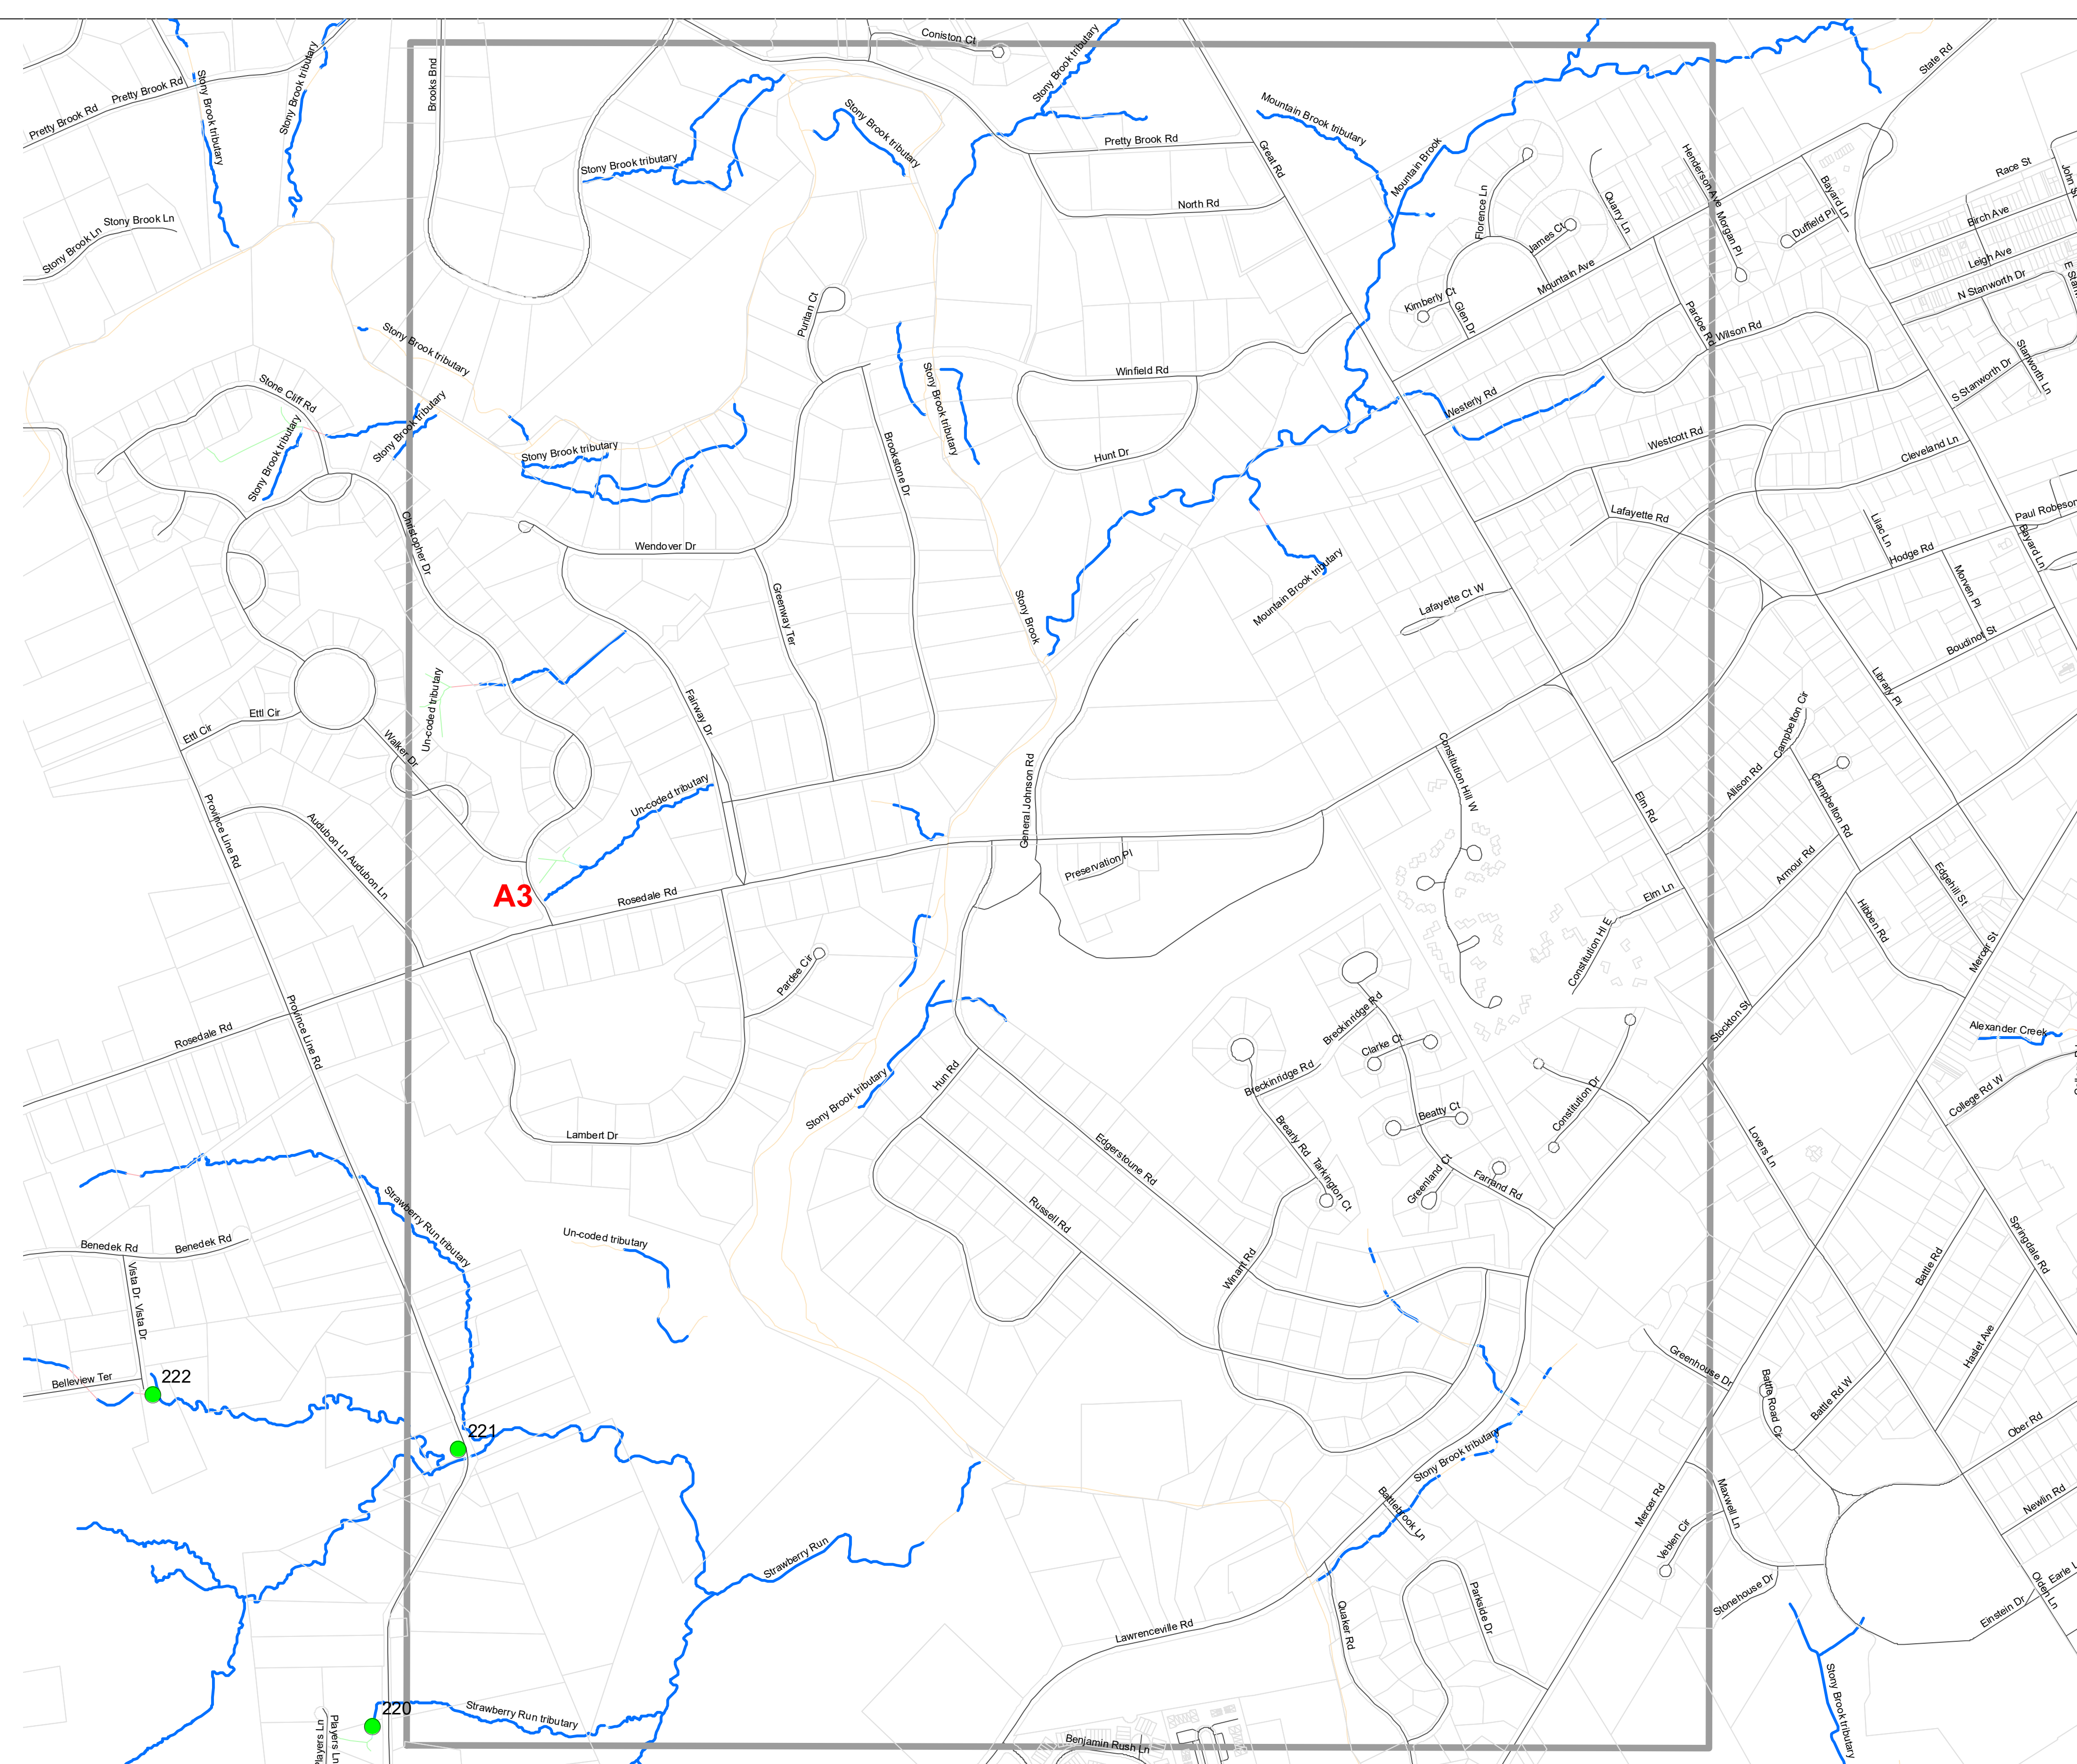

**OUTFALL LOCATION MAP**  
**LAWRENCE TOWNSHIP**  
**MERCER COUNTY, NEW JERSEY**

November 2020  
 Updated December 2021

**INDEX MAP**

**OUTFALL LOCATION MAP  
LAWRENCE TOWNSHIP  
MERCER COUNTY, NEW JERSEY**

November 2020  
Updated December 2021

**A1**

0.5  
Miles

**OUTFALL LOCATION MAP  
LAWRENCE TOWNSHIP  
MERCER COUNTY, NEW JERSEY**

November 2020  
Updated December 2021

**A2**

0.5  
Miles

**OUTFALL LOCATION MAP**  
**LAWRENCE TOWNSHIP**  
**MERCER COUNTY, NEW JERSEY**

November 2020  
 Updated December 2021

**A3**

**OUTFALL LOCATION MAP  
LAWRENCE TOWNSHIP  
MERCER COUNTY, NEW JERSEY**

November 2020  
Updated December 2021

**A4**

**OUTFALL LOCATION MAP  
LAWRENCE TOWNSHIP  
MERCER COUNTY, NEW JERSEY**

November 2020  
Updated December 2021

**B1**

0.5  
Miles

**OUTFALL LOCATION MAP  
LAWRENCE TOWNSHIP  
MERCER COUNTY, NEW JERSEY**

November 2020  
Updated December 2021

**B2**

0.5  
Miles

**OUTFALL LOCATION MAP  
LAWRENCE TOWNSHIP  
MERCER COUNTY, NEW JERSEY**