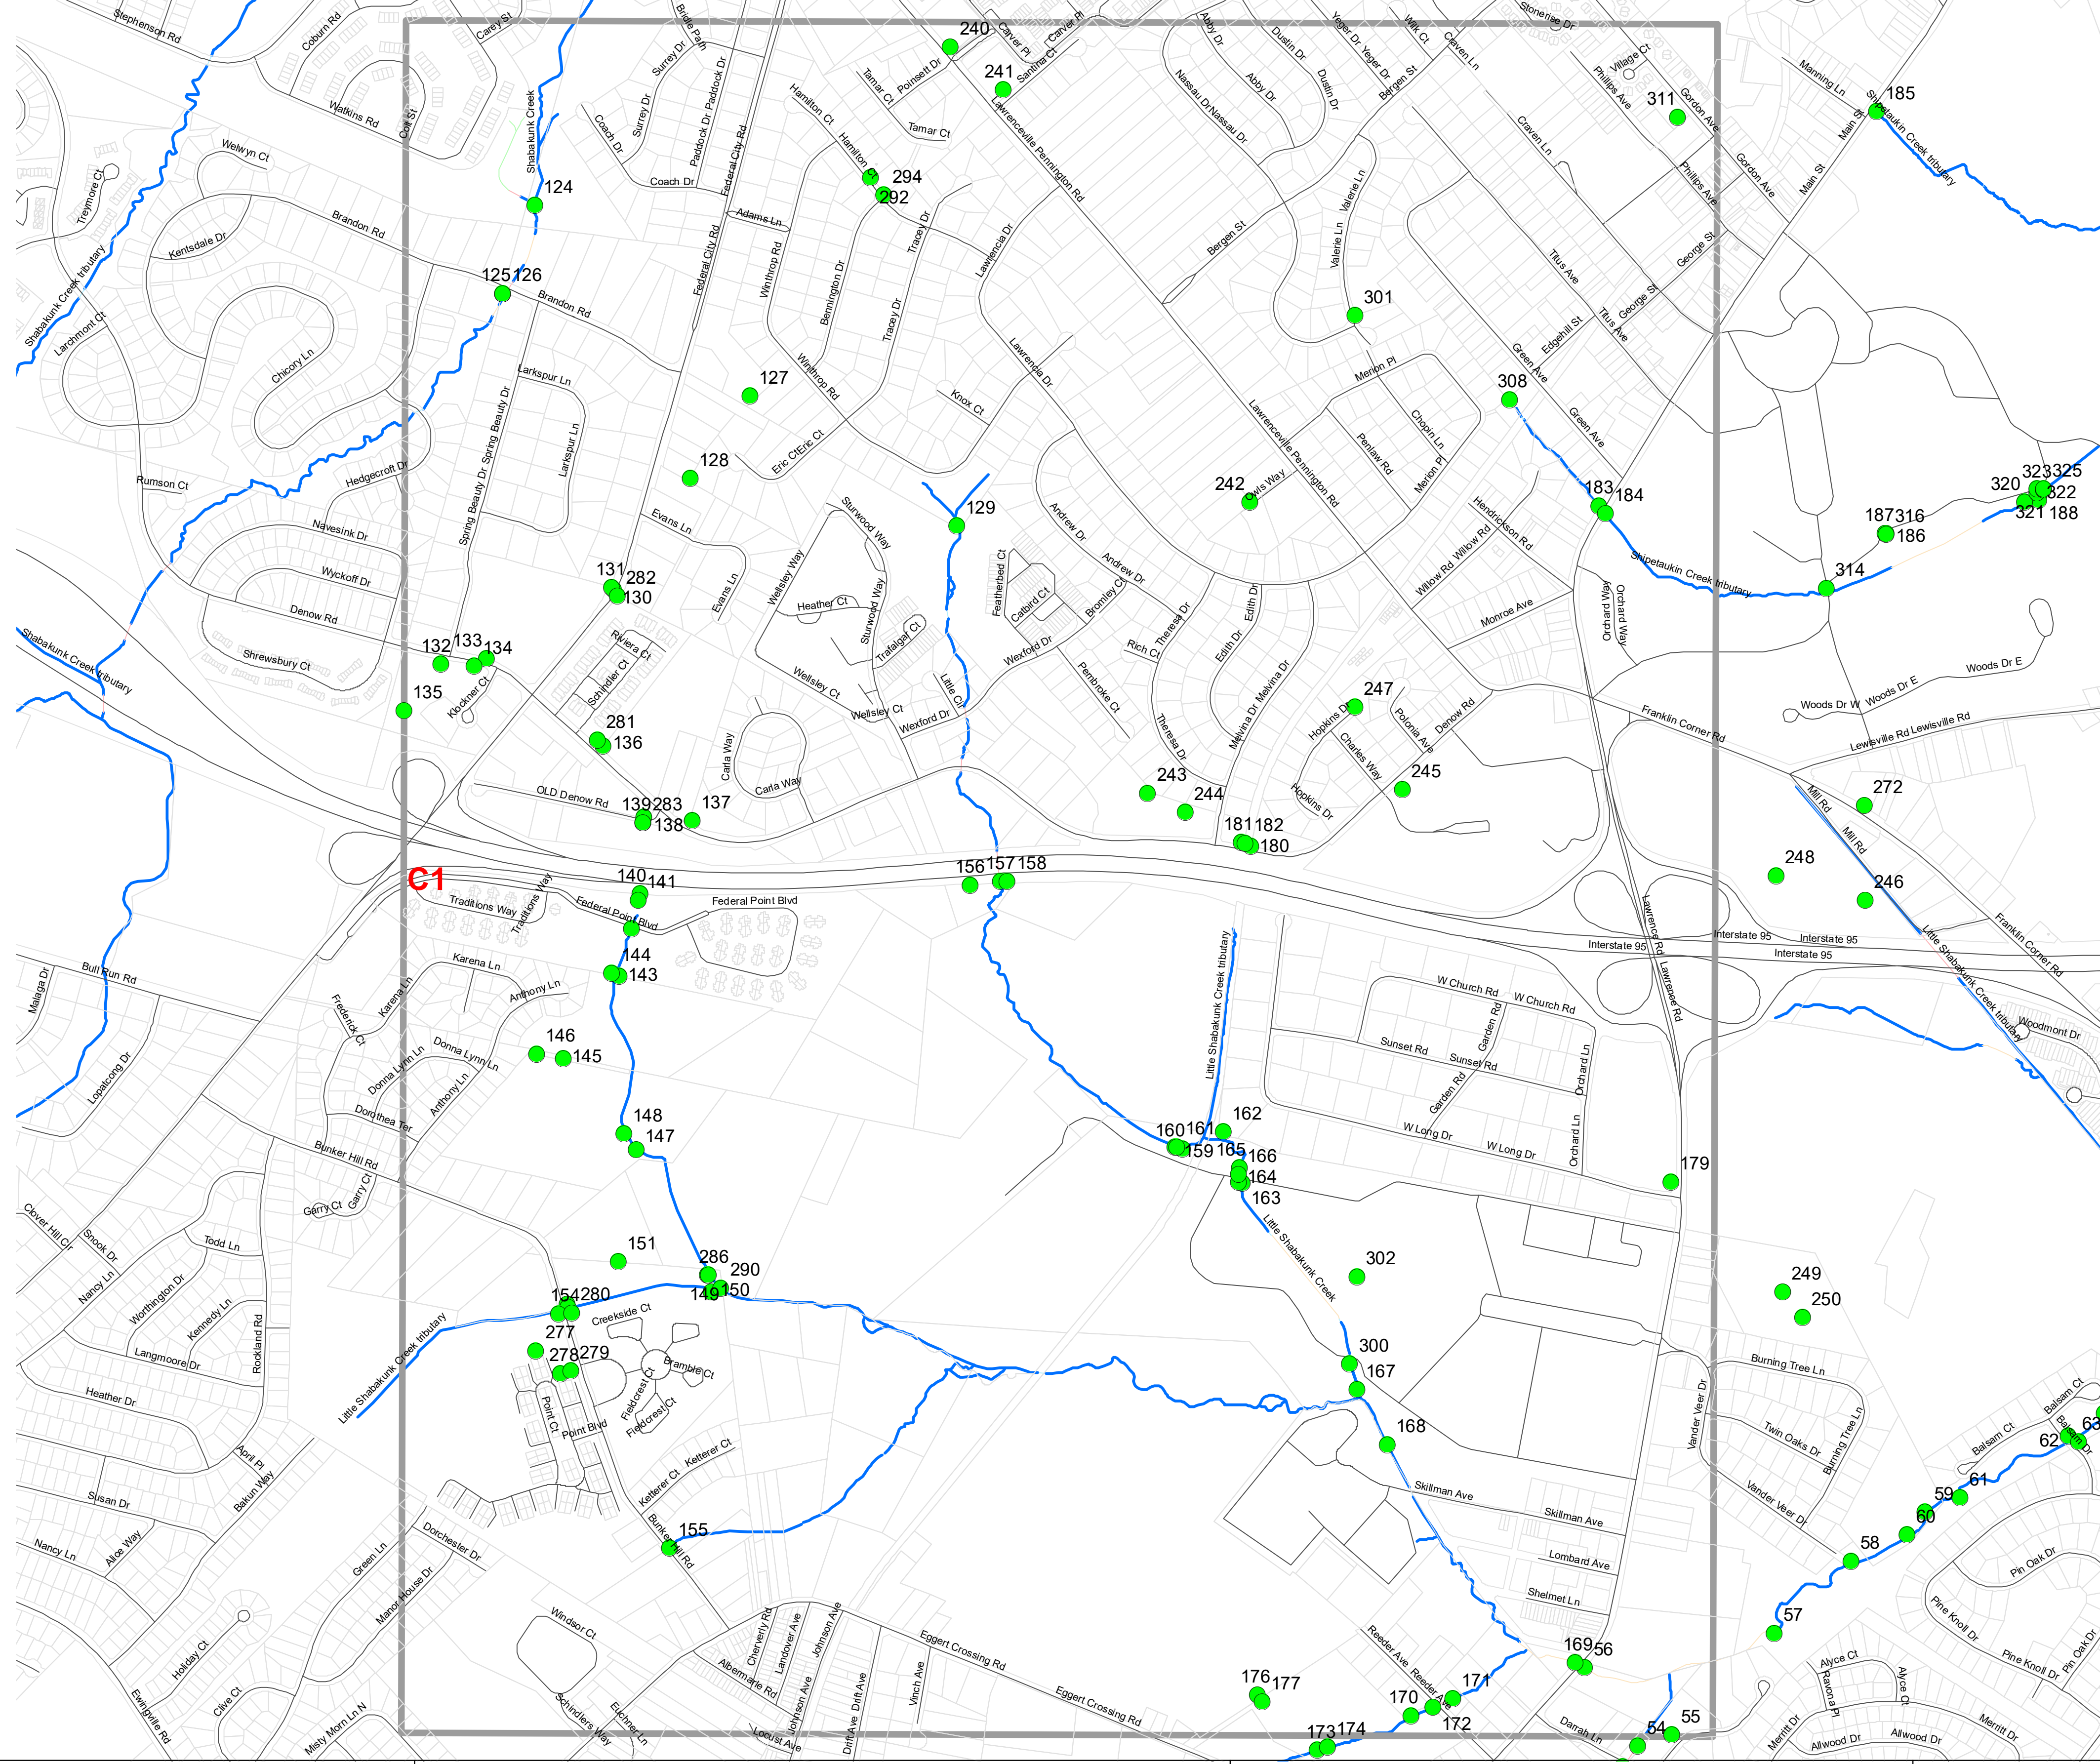

November 2020  
Updated December 2021

**A1**

0.5  
Miles

**OUTFALL LOCATION MAP  
LAWRENCE TOWNSHIP  
MERCER COUNTY, NEW JERSEY**

November 2020  
Updated December 2021

**A2**

0.5  
Miles

**OUTFALL LOCATION MAP**  
**LAWRENCE TOWNSHIP**  
**MERCER COUNTY, NEW JERSEY**

November 2020  
Updated December 2021

**B1**

0.5  
Miles

**OUTFALL LOCATION MAP  
LAWRENCE TOWNSHIP  
MERCER COUNTY, NEW JERSEY**

November 2020  
Updated December 2021

**B2**

0.5  
Miles

**OUTFALL LOCATION MAP  
LAWRENCE TOWNSHIP  
MERCER COUNTY, NEW JERSEY**

November 2020  
Updated December 2021

**B3**

0.5  
Miles

**OUTFALL LOCATION MAP  
LAWRENCE TOWNSHIP  
MERCER COUNTY, NEW JERSEY**

November 2020  
Updated December 2021

**B4**

0.5 Miles

**OUTFALL LOCATION MAP  
LAWRENCE TOWNSHIP  
MERCER COUNTY, NEW JERSEY**

November 2020  
Updated December 2021

**C1**

**OUTFALL LOCATION MAP  
LAWRENCE TOWNSHIP  
MERCER COUNTY, NEW JERSEY**

November 2020  
Updated December 2021

**C2**

0.5 Miles

**OUTFALL LOCATION MAP  
LAWRENCE TOWNSHIP  
MERCER COUNTY, NEW JERSEY**