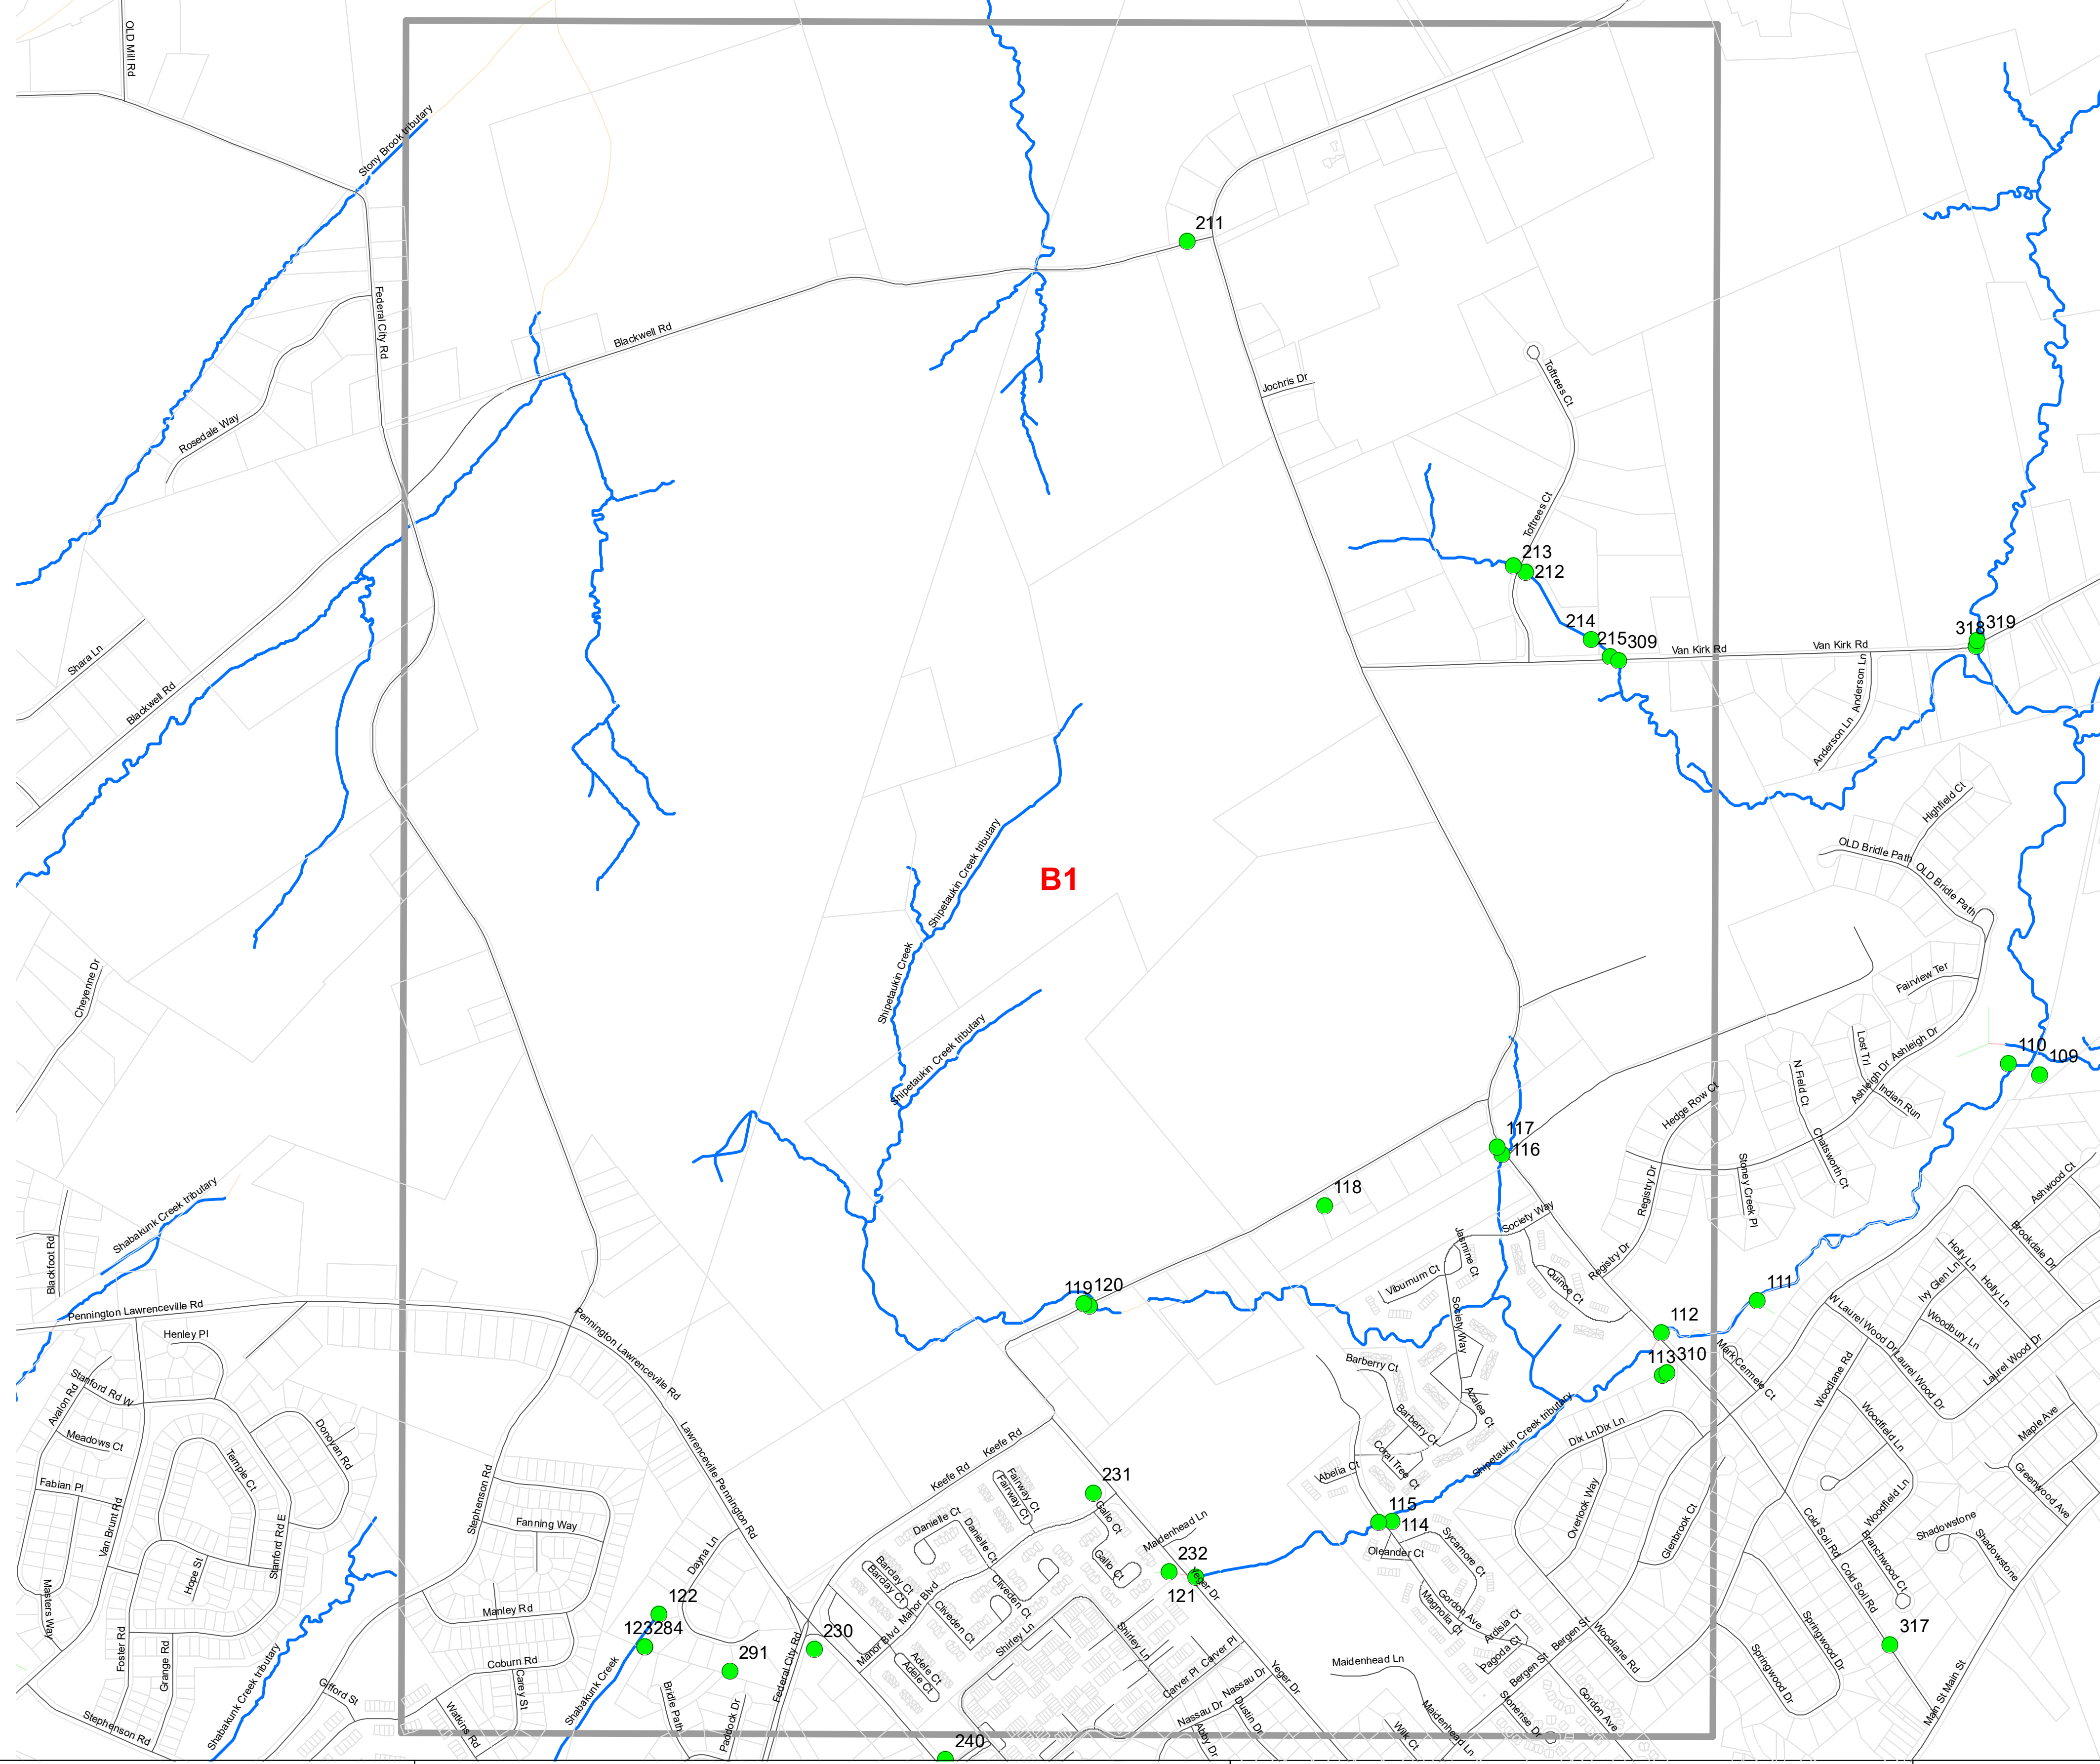

November 2020  
Updated December 2021

**A1**

0.5  
Miles

**OUTFALL LOCATION MAP  
LAWRENCE TOWNSHIP  
MERCER COUNTY, NEW JERSEY**

November 2020  
Updated December 2021

**A2**

0.5  
Miles

**OUTFALL LOCATION MAP**  
**LAWRENCE TOWNSHIP**  
**MERCER COUNTY, NEW JERSEY**

November 2020  
 Updated December 2021

**A3**

**OUTFALL LOCATION MAP  
LAWRENCE TOWNSHIP  
MERCER COUNTY, NEW JERSEY**

November 2020  
Updated December 2021

**A4**

**OUTFALL LOCATION MAP  
LAWRENCE TOWNSHIP  
MERCER COUNTY, NEW JERSEY**

November 2020  
Updated December 2021

**B1**

0.5  
Miles

**OUTFALL LOCATION MAP  
LAWRENCE TOWNSHIP  
MERCER COUNTY, NEW JERSEY**

November 2020  
Updated December 2021

**B2**

0.5  
Miles

**OUTFALL LOCATION MAP  
LAWRENCE TOWNSHIP  
MERCER COUNTY, NEW JERSEY**

November 2020  
Updated December 2021

**B3**

0.5  
Miles

**OUTFALL LOCATION MAP  
LAWRENCE TOWNSHIP  
MERCER COUNTY, NEW JERSEY**

November 2020  
Updated December 2021

**B4**

0.5 Miles

**OUTFALL LOCATION MAP  
LAWRENCE TOWNSHIP  
MERCER COUNTY, NEW JERSEY**