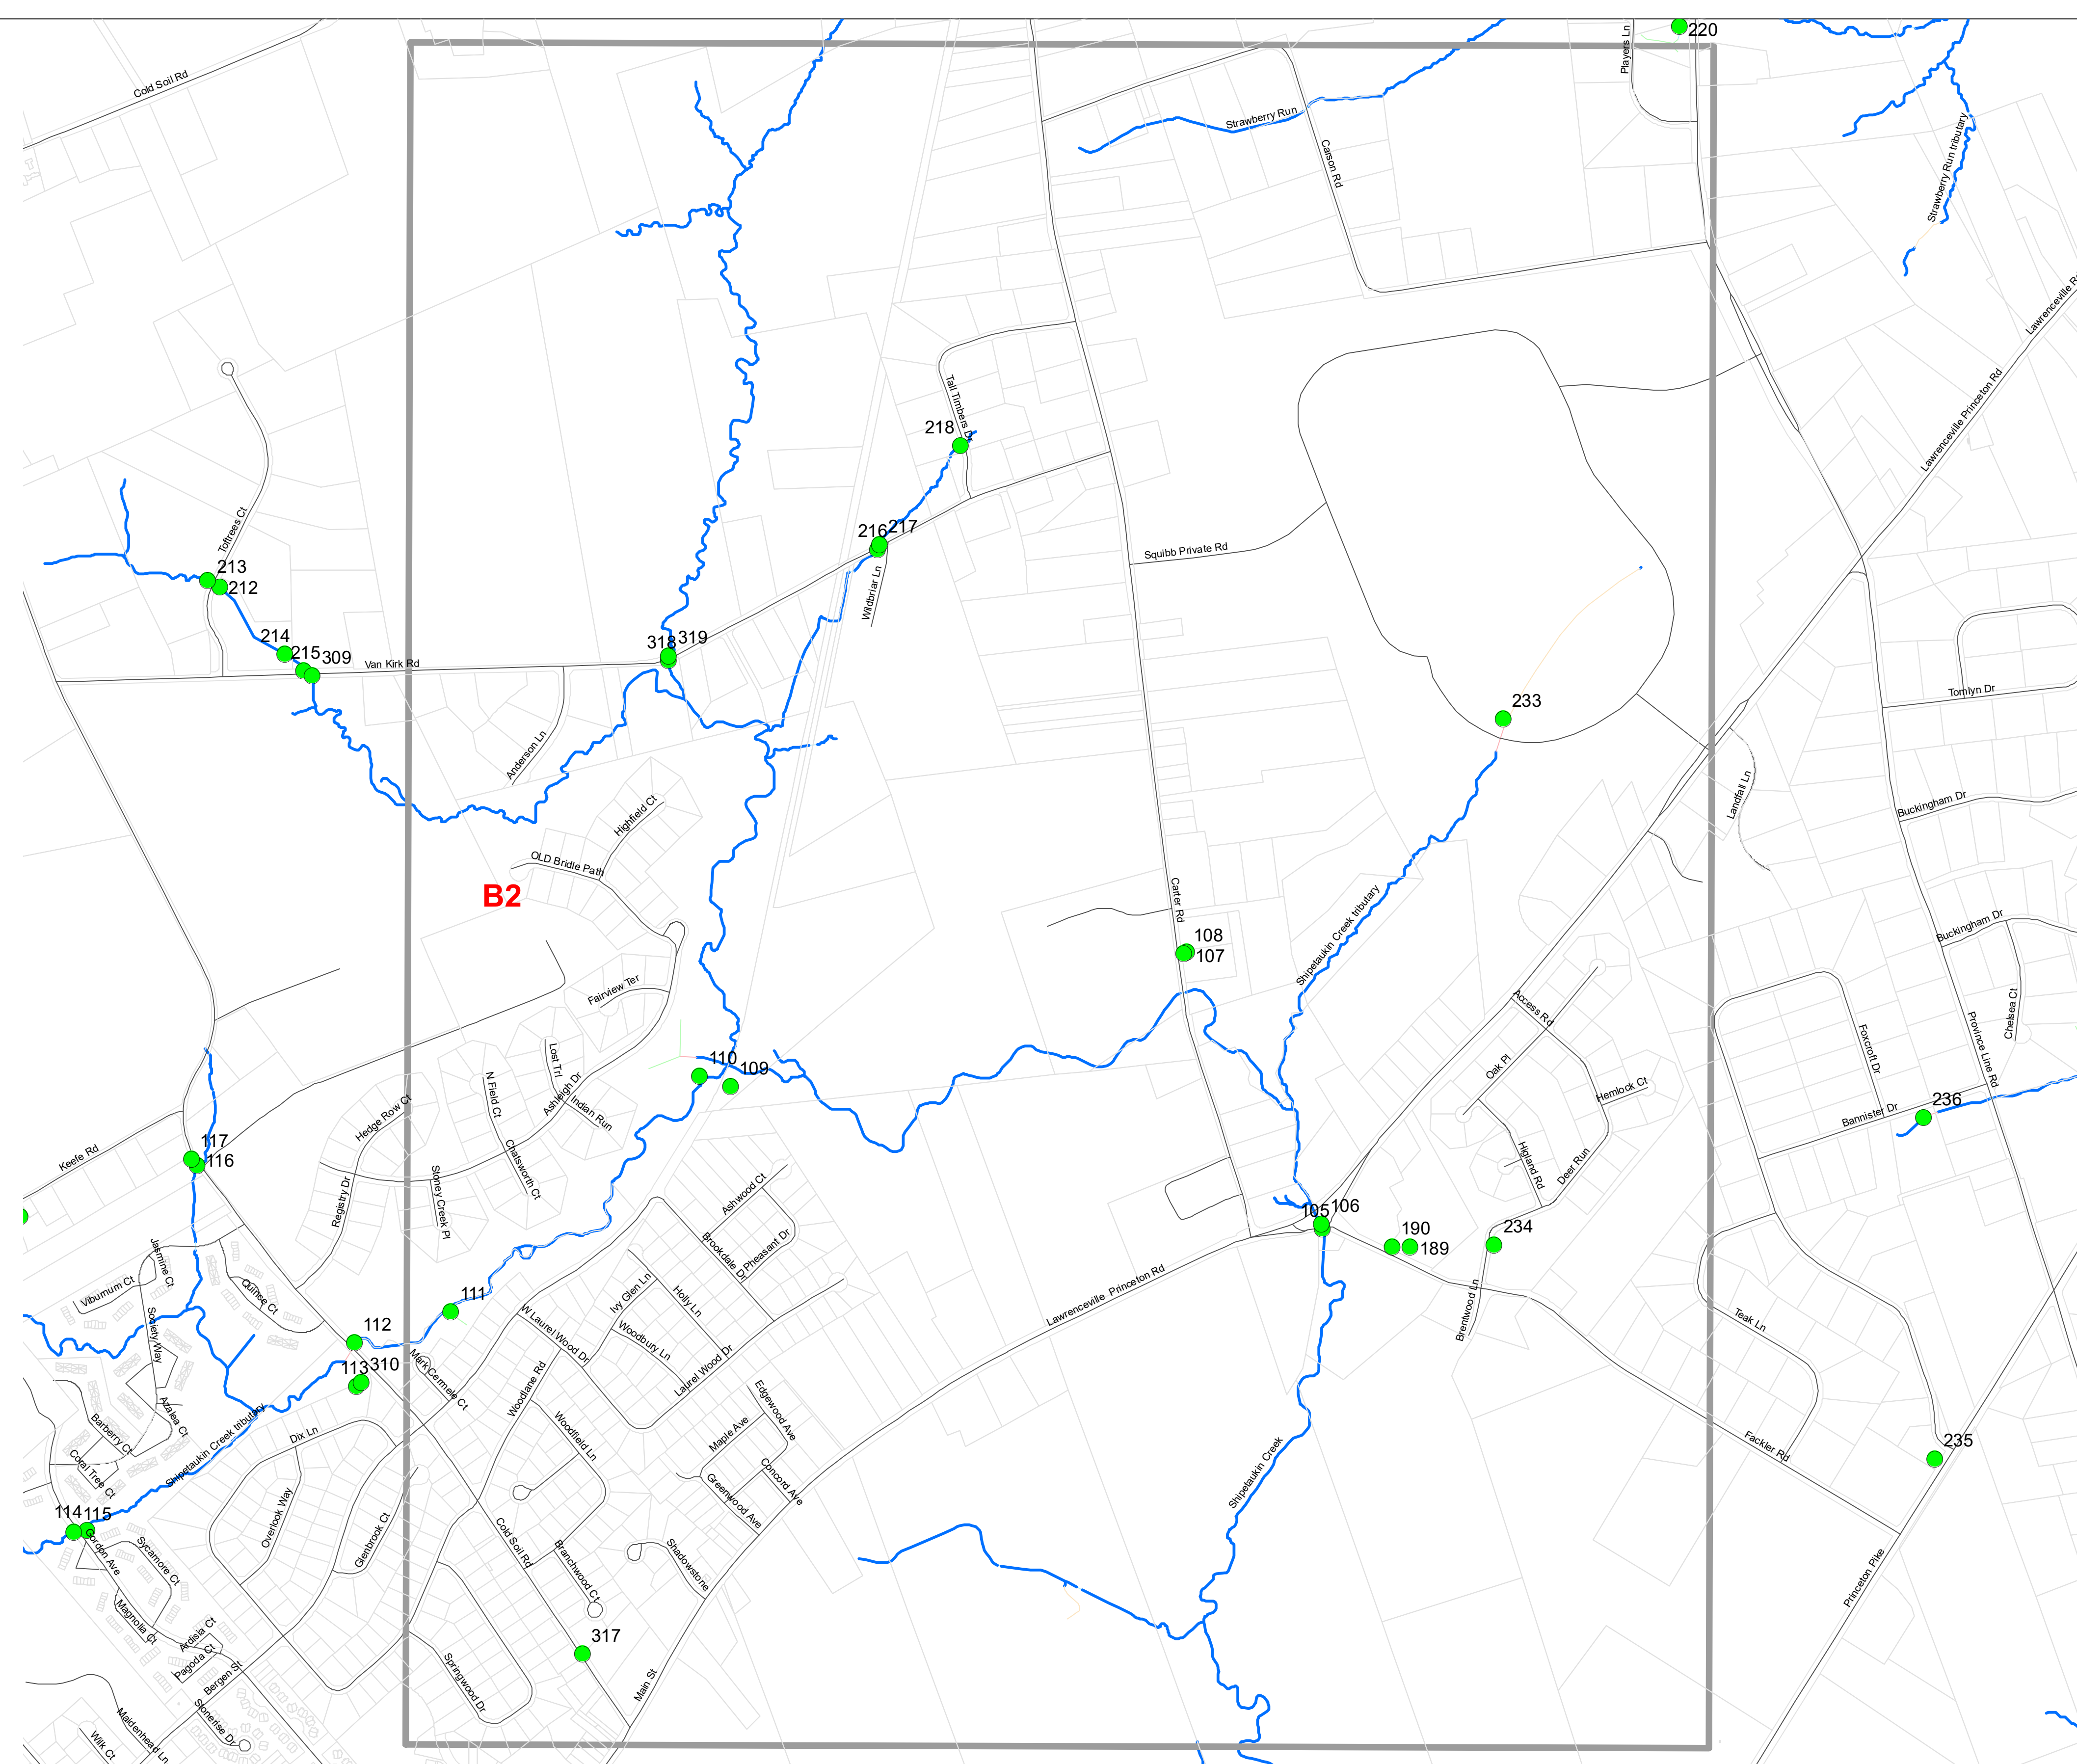

November 2020  
Updated December 2021

**A1**

0.5  
Miles

**OUTFALL LOCATION MAP  
LAWRENCE TOWNSHIP  
MERCER COUNTY, NEW JERSEY**

November 2020  
Updated December 2021

**A2**

0.5  
Miles

**OUTFALL LOCATION MAP**  
**LAWRENCE TOWNSHIP**  
**MERCER COUNTY, NEW JERSEY**

November 2020  
 Updated December 2021

**A3**

**OUTFALL LOCATION MAP  
LAWRENCE TOWNSHIP  
MERCER COUNTY, NEW JERSEY**

November 2020  
Updated December 2021

**A4**

**OUTFALL LOCATION MAP  
LAWRENCE TOWNSHIP  
MERCER COUNTY, NEW JERSEY**

November 2020  
Updated December 2021

**B1**

0.5  
Miles

**OUTFALL LOCATION MAP  
LAWRENCE TOWNSHIP  
MERCER COUNTY, NEW JERSEY**

November 2020  
Updated December 2021

**B2**

0.5  
Miles

**OUTFALL LOCATION MAP  
LAWRENCE TOWNSHIP  
MERCER COUNTY, NEW JERSEY**

November 2020  
Updated December 2021

**B3**

0.5  
Miles

**OUTFALL LOCATION MAP  
LAWRENCE TOWNSHIP  
MERCER COUNTY, NEW JERSEY**

November 2020  
Updated December 2021

**B4**

0.5 Miles

**OUTFALL LOCATION MAP  
LAWRENCE TOWNSHIP  
MERCER COUNTY, NEW JERSEY**