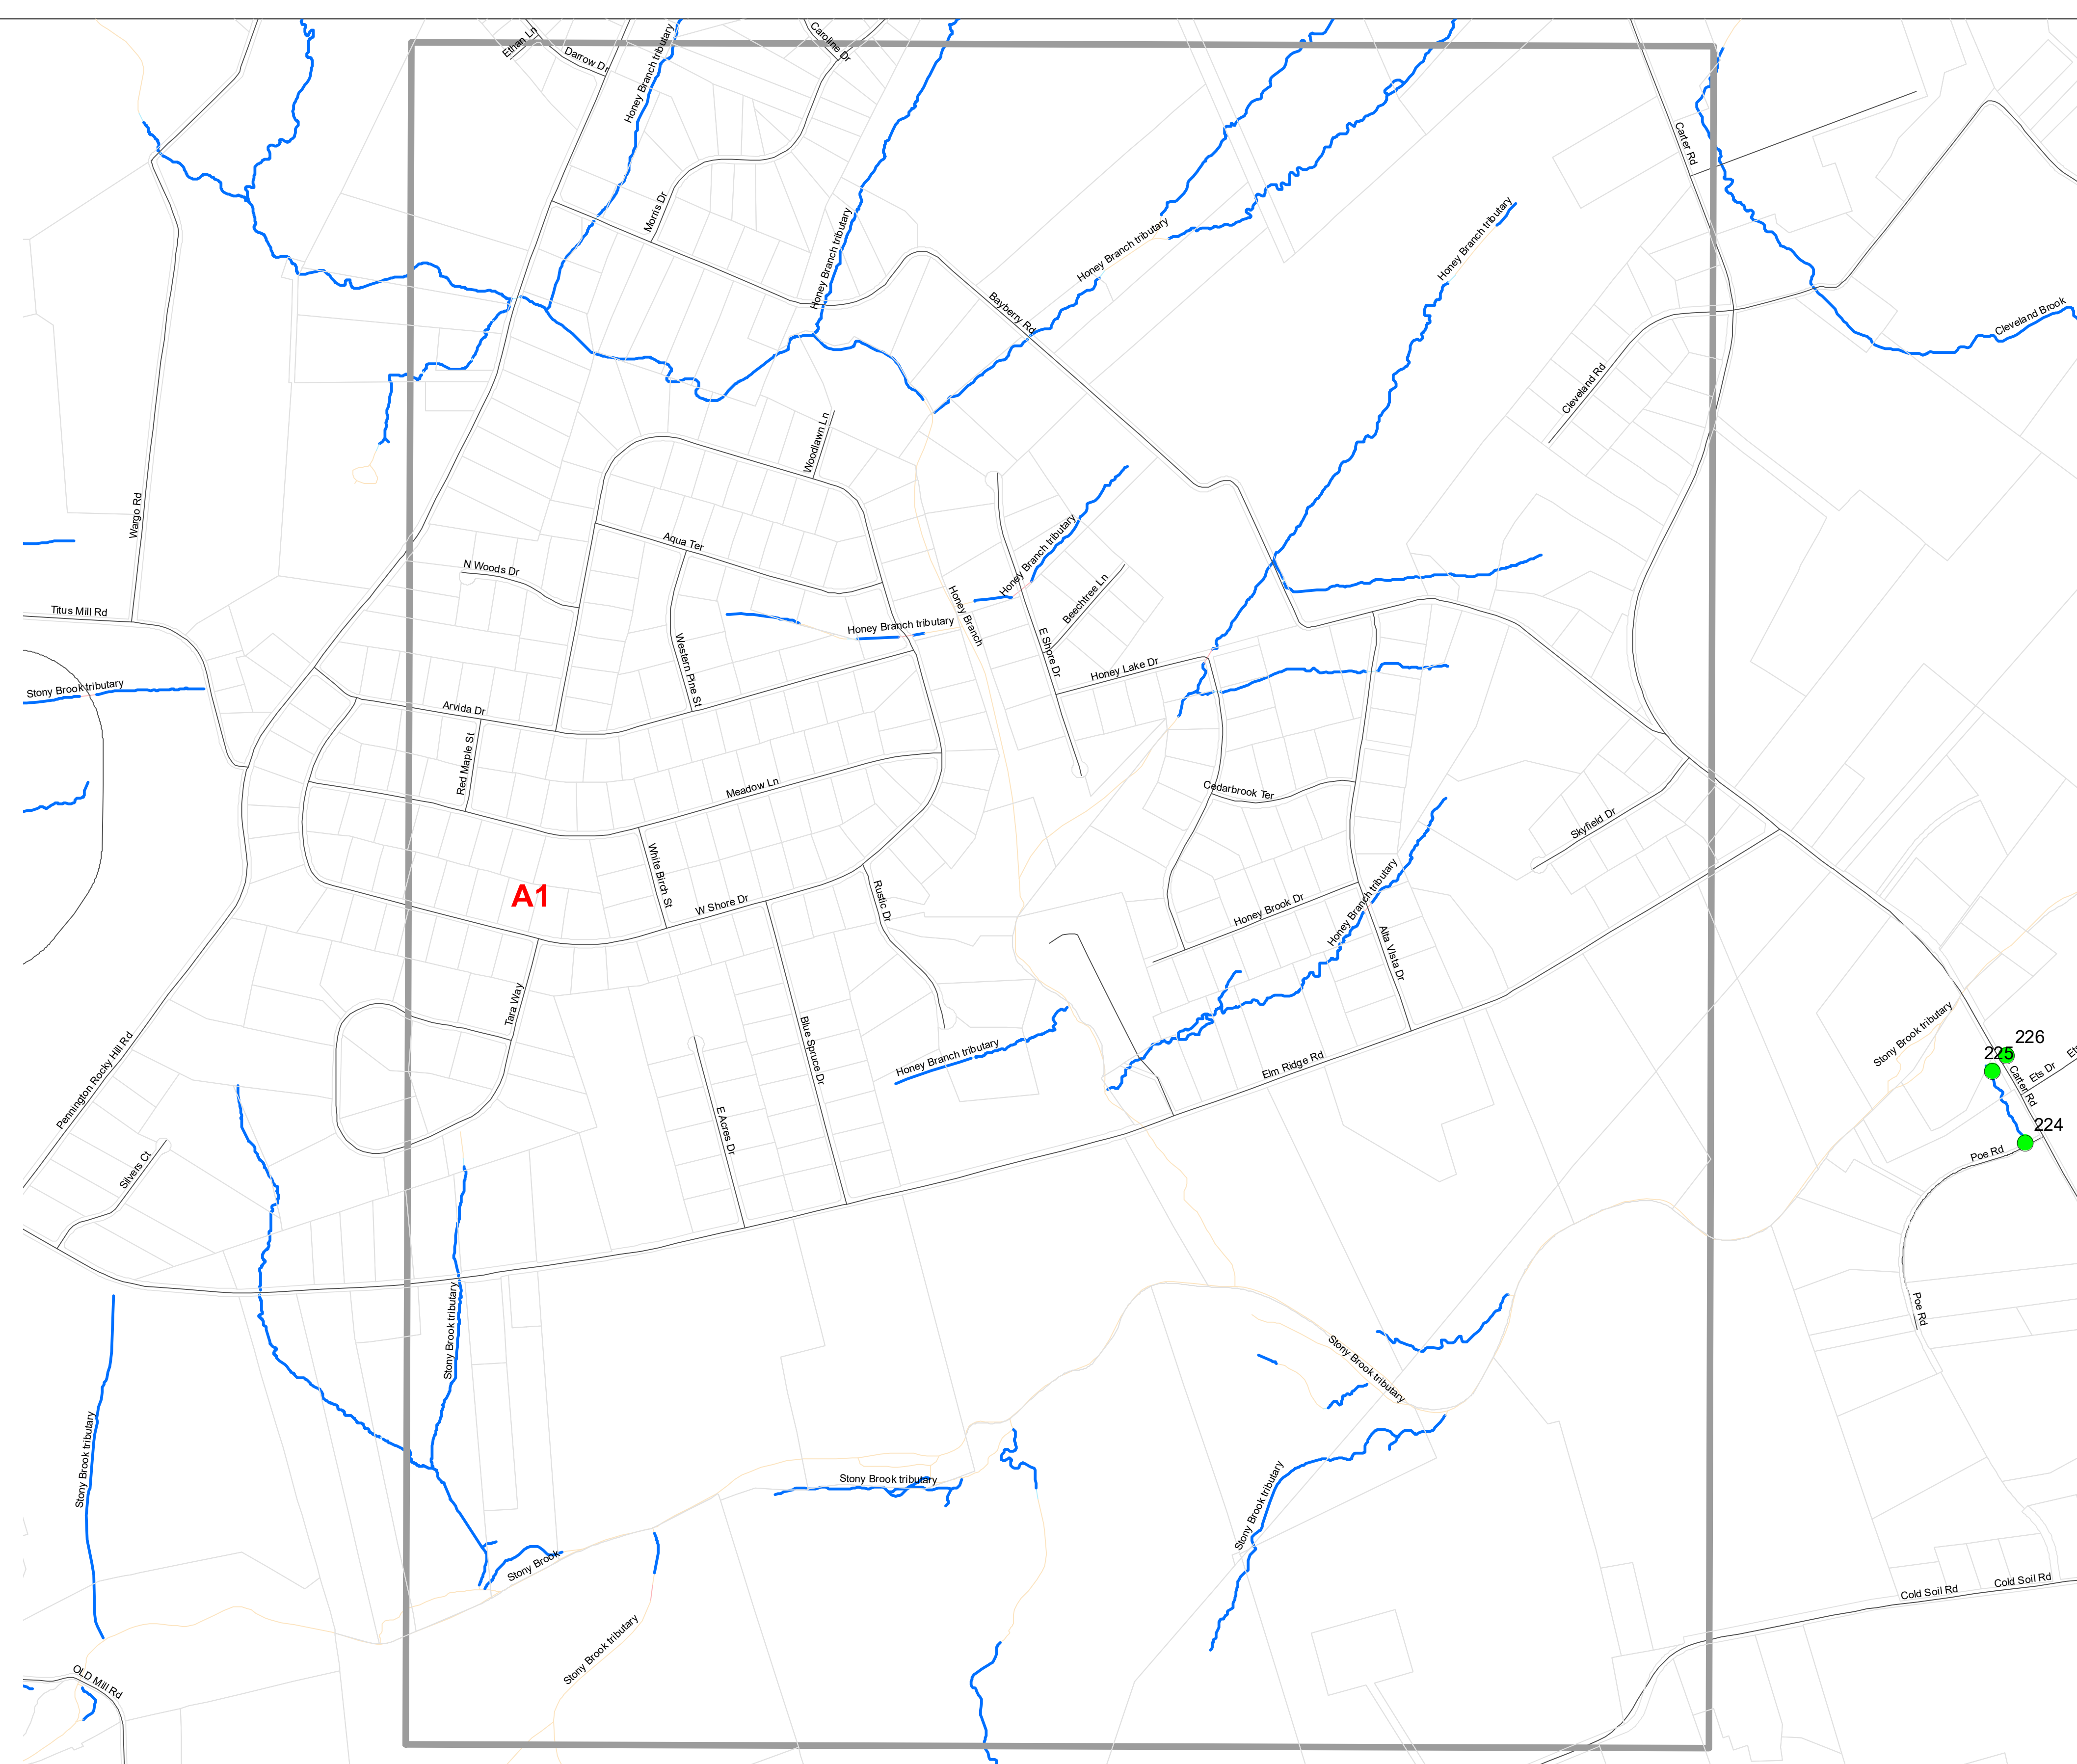

**OUTFALL LOCATION MAP**  
**LAWRENCE TOWNSHIP**  
**MERCER COUNTY, NEW JERSEY**

November 2020  
 Updated December 2021

**INDEX MAP**

**OUTFALL LOCATION MAP  
LAWRENCE TOWNSHIP  
MERCER COUNTY, NEW JERSEY**

November 2020  
Updated December 2021

**A1**

0.5  
Miles

**OUTFALL LOCATION MAP  
LAWRENCE TOWNSHIP  
MERCER COUNTY, NEW JERSEY**

November 2020  
Updated December 2021

**A2**

0.5  
Miles

**OUTFALL LOCATION MAP**  
**LAWRENCE TOWNSHIP**  
**MERCER COUNTY, NEW JERSEY**

November 2020  
 Updated December 2021

**A3**

**OUTFALL LOCATION MAP  
LAWRENCE TOWNSHIP  
MERCER COUNTY, NEW JERSEY**

November 2020  
Updated December 2021

**A4**

**OUTFALL LOCATION MAP  
LAWRENCE TOWNSHIP  
MERCER COUNTY, NEW JERSEY**

November 2020  
Updated December 2021

**B1**

0.5  
Miles

**OUTFALL LOCATION MAP  
LAWRENCE TOWNSHIP  
MERCER COUNTY, NEW JERSEY**

November 2020  
Updated December 2021

**B2**

0.5  
Miles

**OUTFALL LOCATION MAP  
LAWRENCE TOWNSHIP  
MERCER COUNTY, NEW JERSEY**