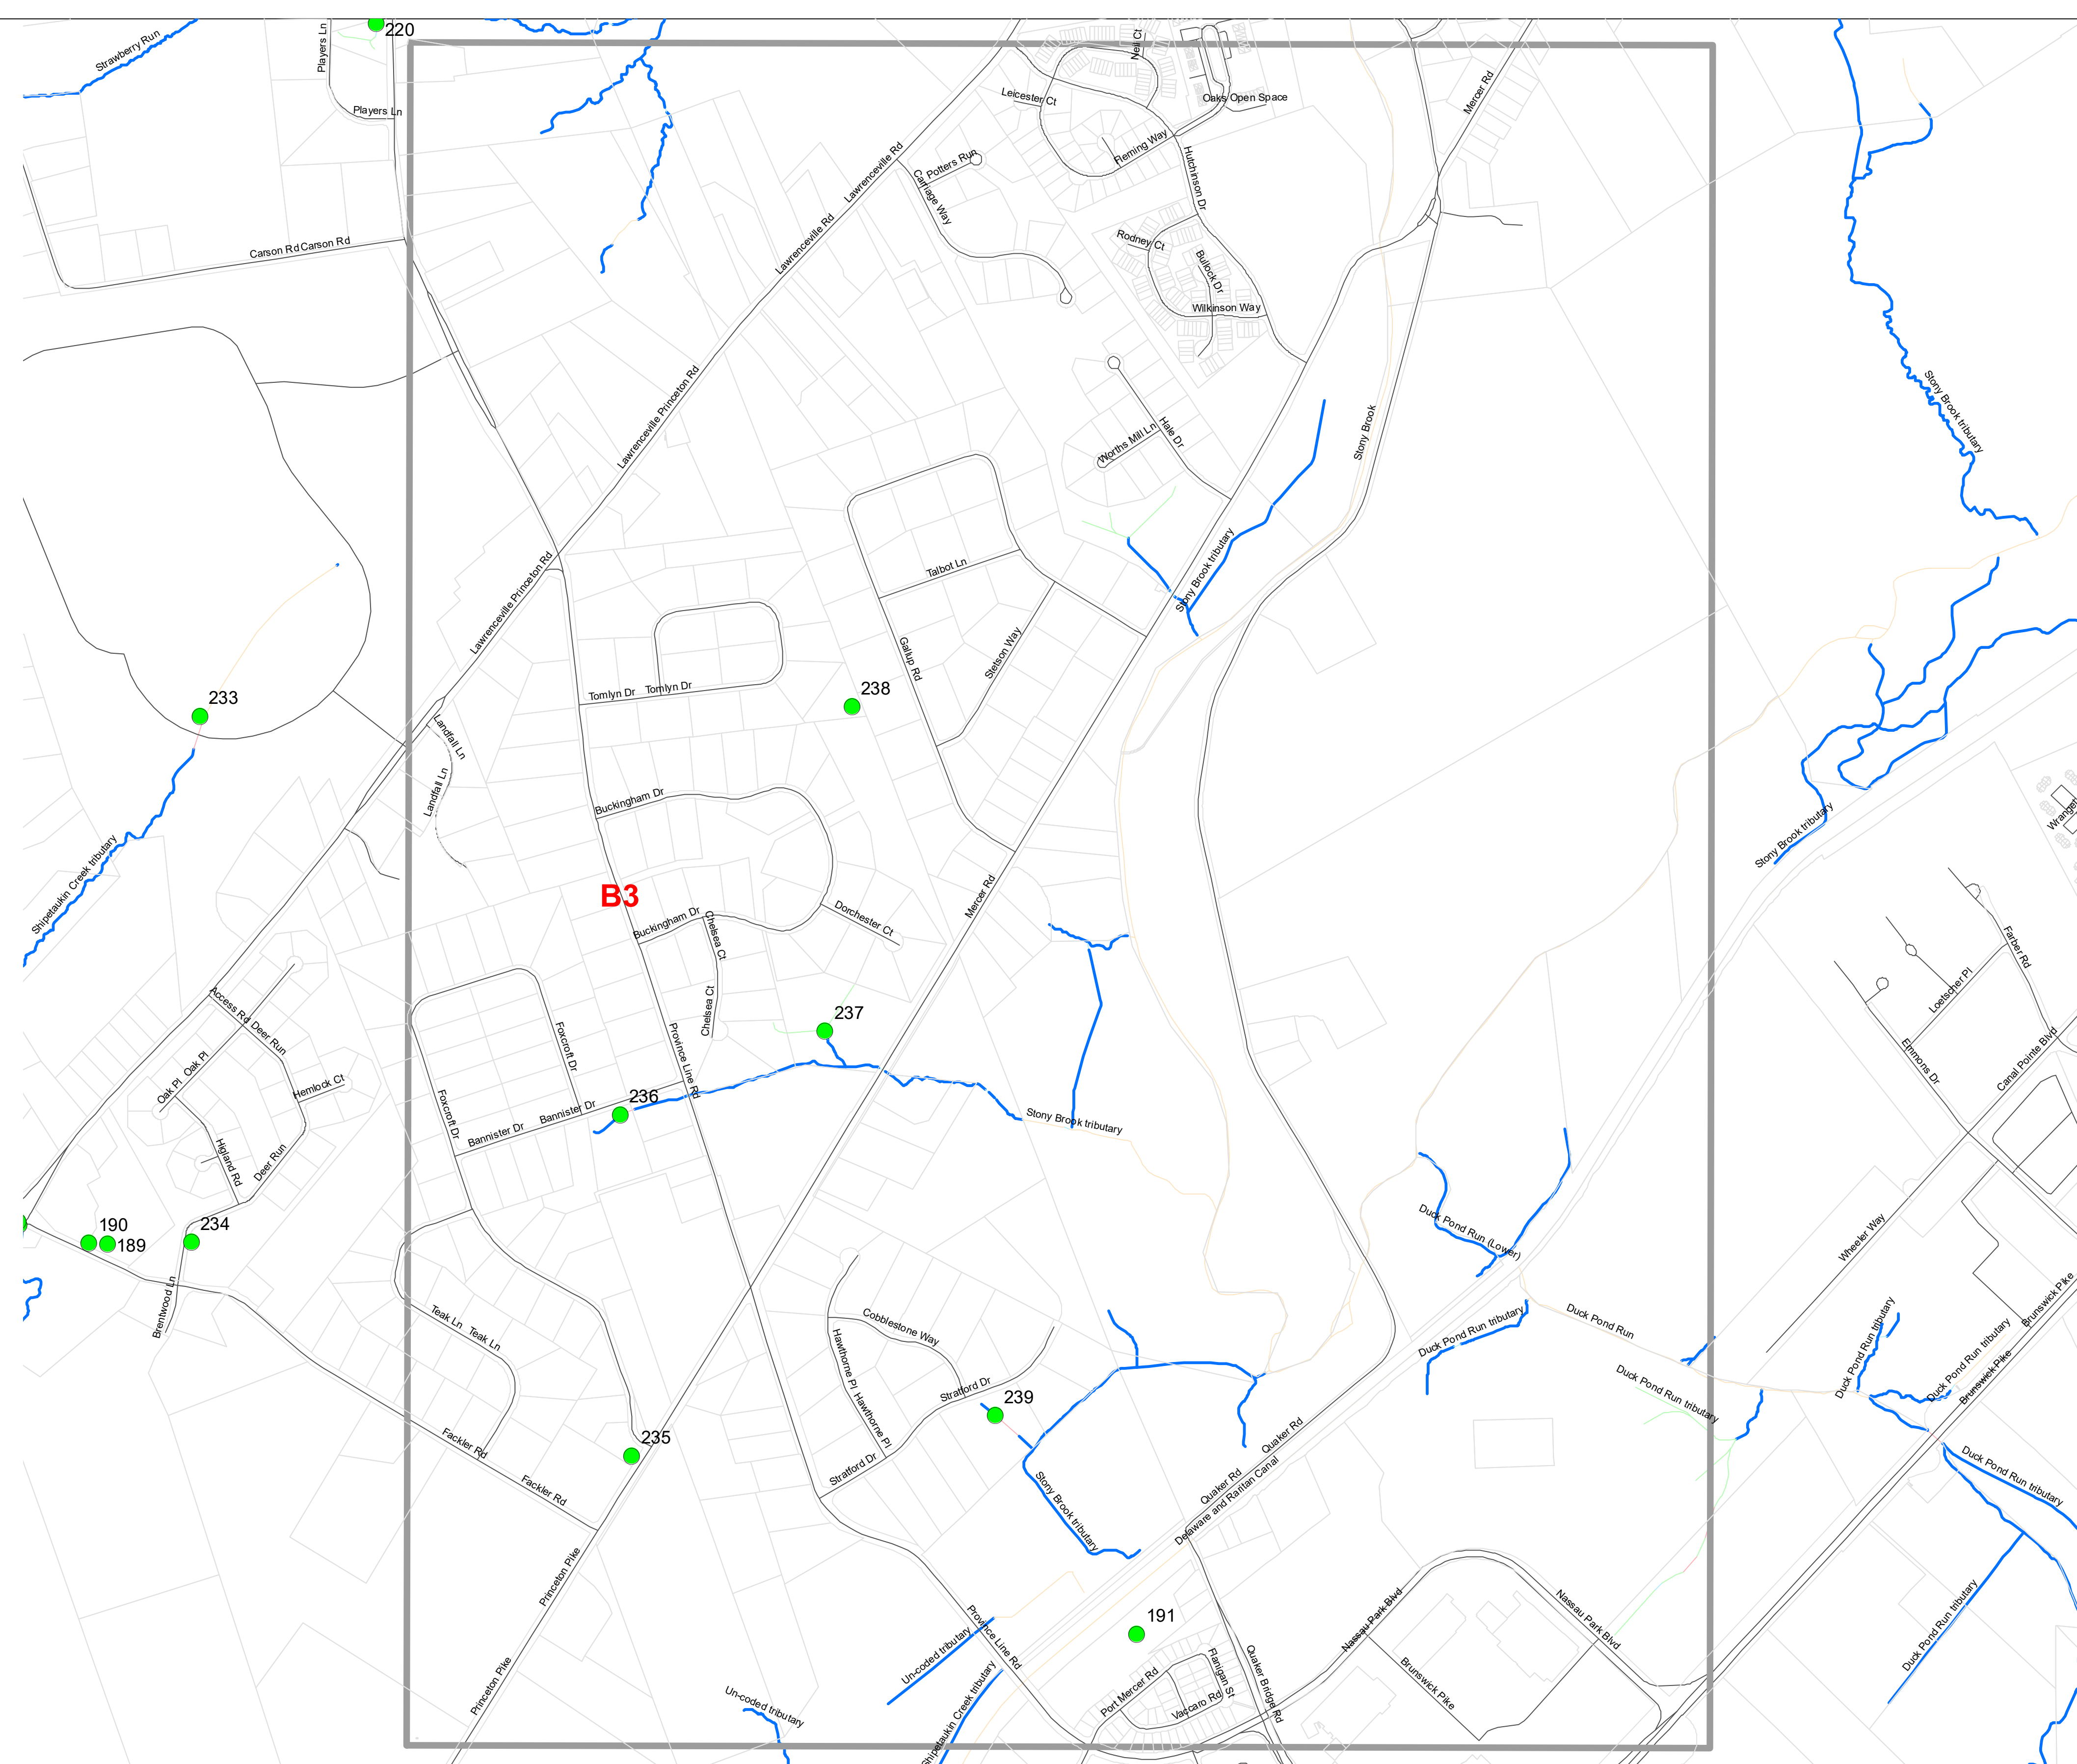

November 2020  
Updated December 2021

**A1**

0.5  
Miles

**OUTFALL LOCATION MAP  
LAWRENCE TOWNSHIP  
MERCER COUNTY, NEW JERSEY**

November 2020  
Updated December 2021

**A2**

0.5  
Miles

**OUTFALL LOCATION MAP**  
**LAWRENCE TOWNSHIP**  
**MERCER COUNTY, NEW JERSEY**

November 2020  
 Updated December 2021

**A3**

**OUTFALL LOCATION MAP  
LAWRENCE TOWNSHIP  
MERCER COUNTY, NEW JERSEY**

November 2020  
Updated December 2021

**A4**

**OUTFALL LOCATION MAP  
LAWRENCE TOWNSHIP  
MERCER COUNTY, NEW JERSEY**

November 2020  
Updated December 2021

**B1**

0.5  
Miles

**OUTFALL LOCATION MAP  
LAWRENCE TOWNSHIP  
MERCER COUNTY, NEW JERSEY**

November 2020  
Updated December 2021

**B2**

0.5  
Miles

**OUTFALL LOCATION MAP  
LAWRENCE TOWNSHIP  
MERCER COUNTY, NEW JERSEY**

November 2020  
Updated December 2021

**B3**

0.5  
Miles

**OUTFALL LOCATION MAP  
LAWRENCE TOWNSHIP  
MERCER COUNTY, NEW JERSEY**

November 2020  
Updated December 2021

**B4**

0.5 Miles

**OUTFALL LOCATION MAP  
LAWRENCE TOWNSHIP  
MERCER COUNTY, NEW JERSEY**