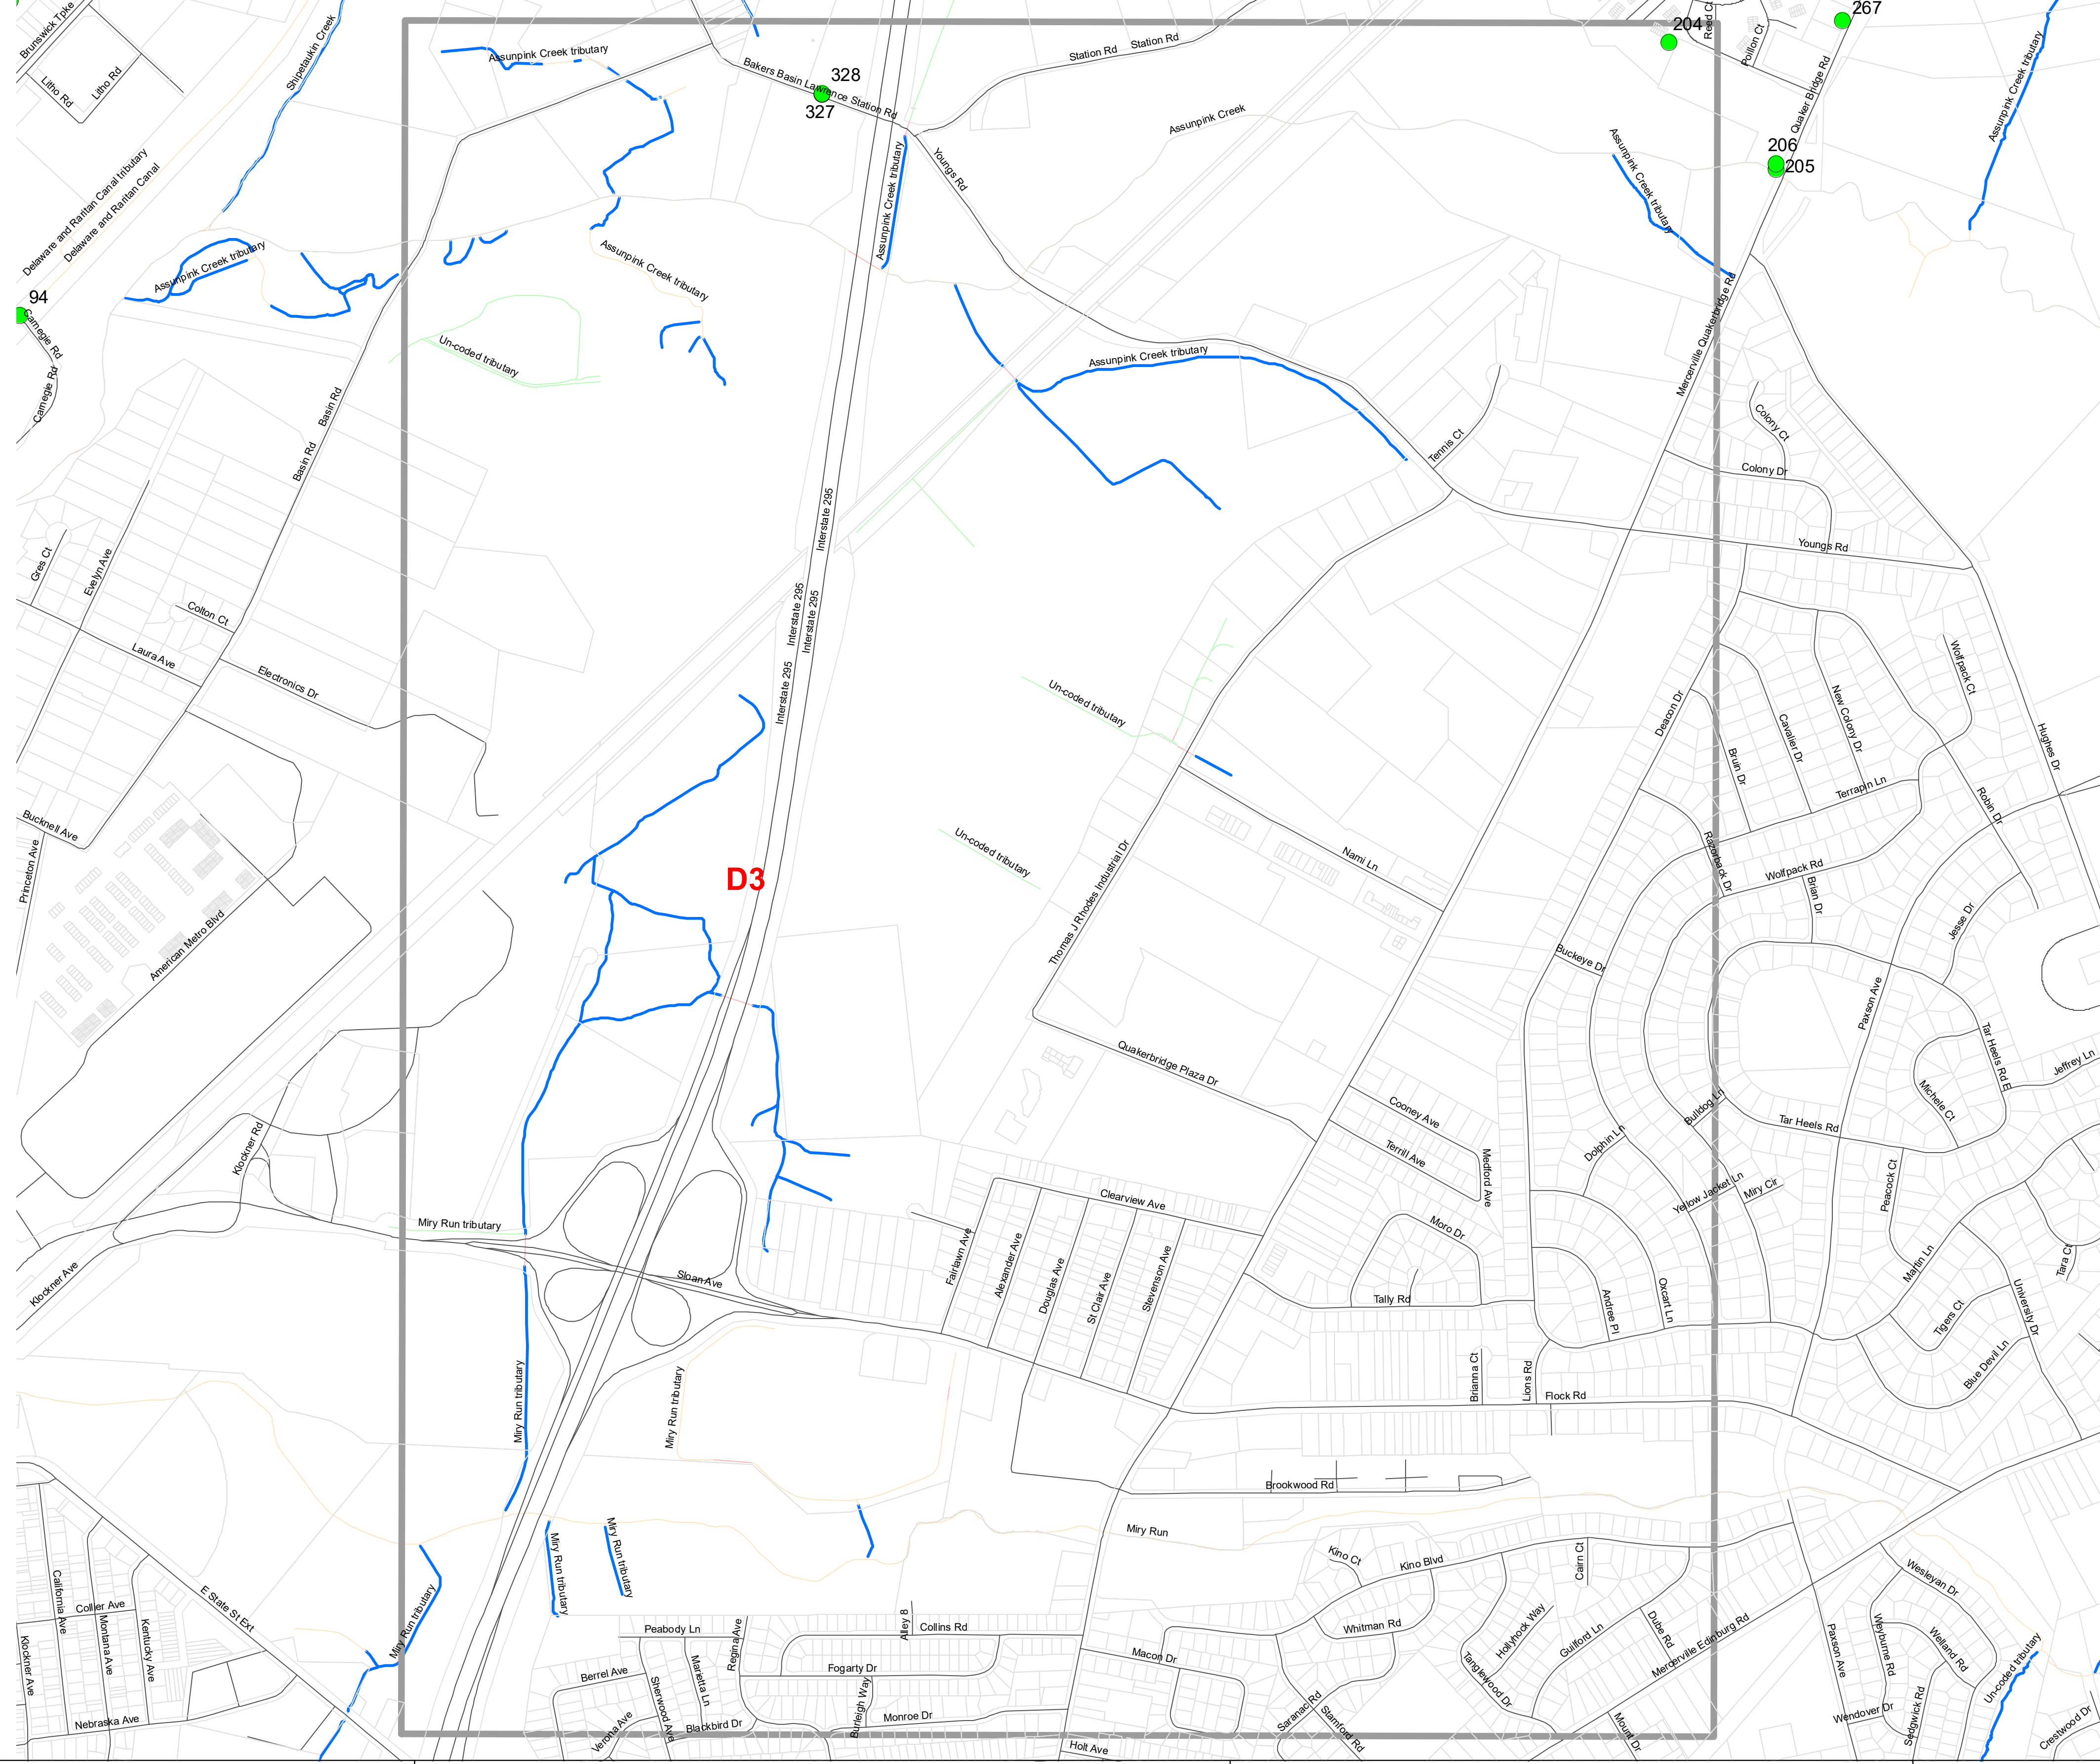

November 2020  
Updated December 2021

**A1**

0.5  
Miles

**OUTFALL LOCATION MAP  
LAWRENCE TOWNSHIP  
MERCER COUNTY, NEW JERSEY**

November 2020  
Updated December 2021

**A2**

0.5  
Miles

**OUTFALL LOCATION MAP**  
**LAWRENCE TOWNSHIP**  
**MERCER COUNTY, NEW JERSEY**

November 2020  
Updated December 2021

**B3**

0.5  
Miles

**OUTFALL LOCATION MAP  
LAWRENCE TOWNSHIP  
MERCER COUNTY, NEW JERSEY**

November 2020  
Updated December 2021

**B4**

0.5 Miles

**OUTFALL LOCATION MAP  
LAWRENCE TOWNSHIP  
MERCER COUNTY, NEW JERSEY**

November 2020  
Updated December 2021

**D1**

0.5  
Miles

**OUTFALL LOCATION MAP  
LAWRENCE TOWNSHIP  
MERCER COUNTY, NEW JERSEY**

November 2020  
Updated December 2021

**D2**

0.5 Miles

**OUTFALL LOCATION MAP  
LAWRENCE TOWNSHIP  
MERCER COUNTY, NEW JERSEY**

November 2020  
Updated December 2021

**D3**

**OUTFALL LOCATION MAP  
LAWRENCE TOWNSHIP  
MERCER COUNTY, NEW JERSEY**

November 2020  
Updated December 2021

**D4**