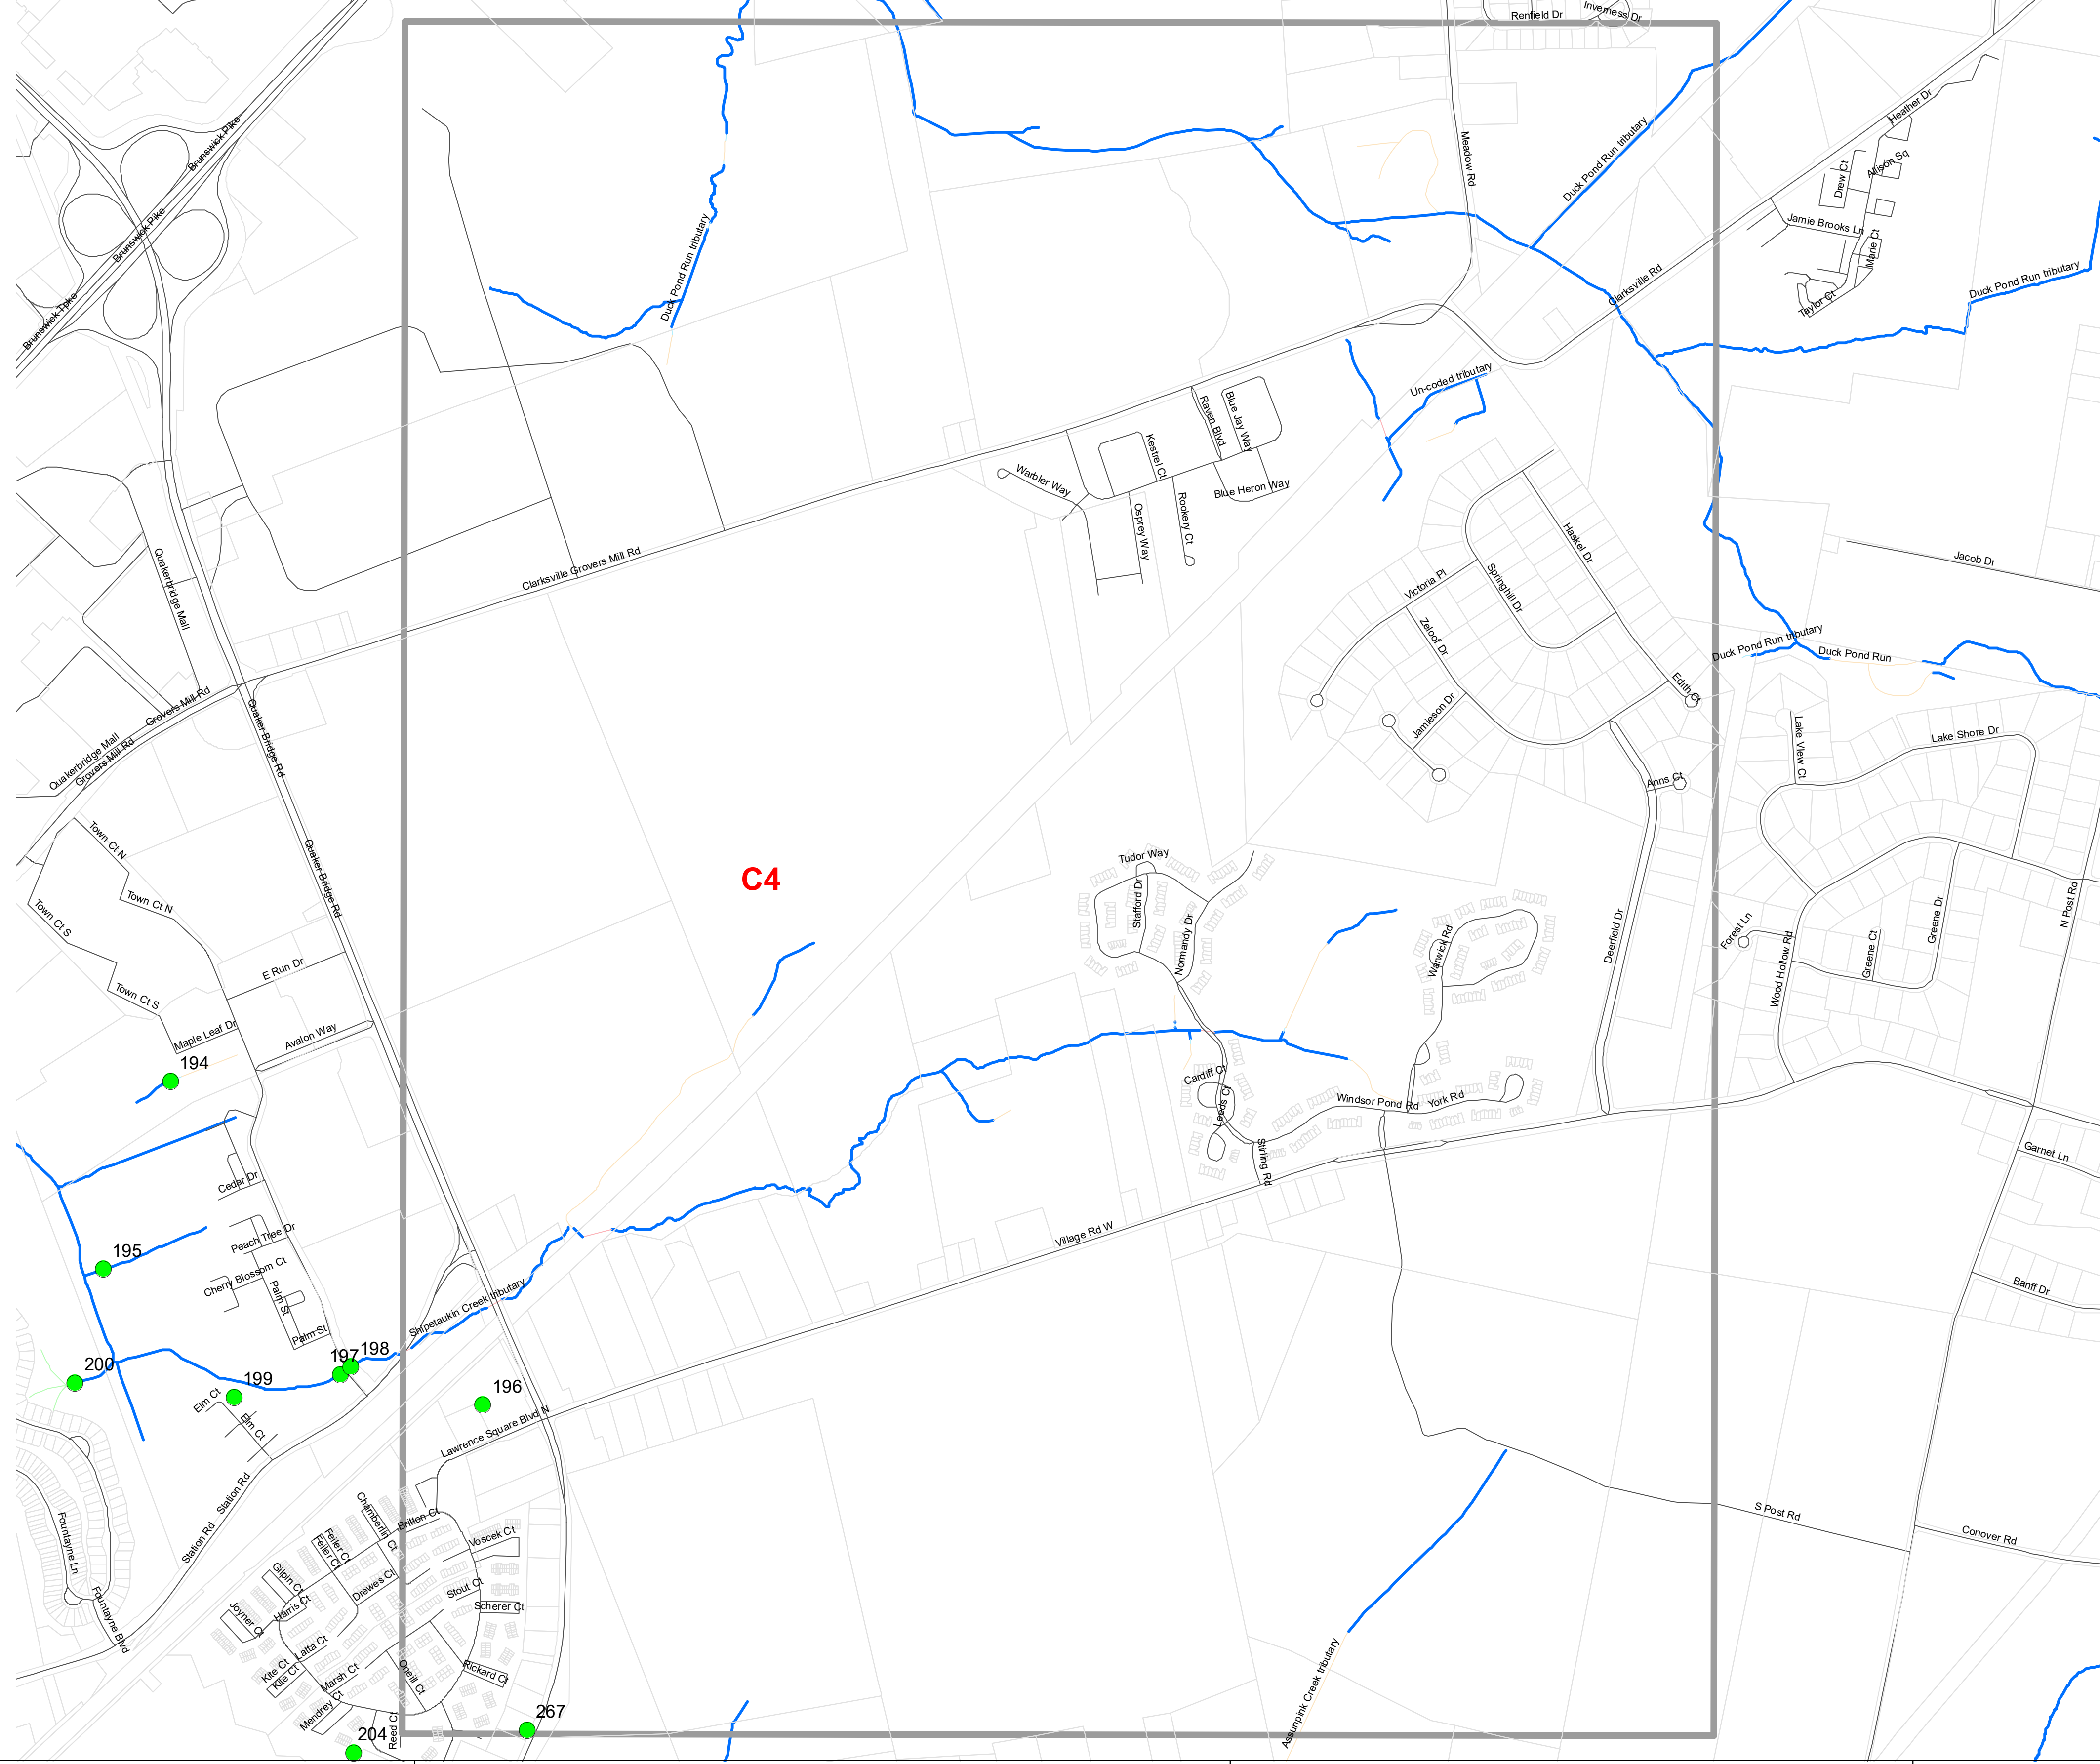

November 2020  
Updated December 2021

**A1**

0.5  
Miles

**OUTFALL LOCATION MAP  
LAWRENCE TOWNSHIP  
MERCER COUNTY, NEW JERSEY**

November 2020  
Updated December 2021

**A2**

0.5  
Miles

**OUTFALL LOCATION MAP**  
**LAWRENCE TOWNSHIP**  
**MERCER COUNTY, NEW JERSEY**

November 2020  
Updated December 2021

**B3**

0.5  
Miles

**OUTFALL LOCATION MAP  
LAWRENCE TOWNSHIP  
MERCER COUNTY, NEW JERSEY**

November 2020  
Updated December 2021

**B4**

0.5 Miles

**OUTFALL LOCATION MAP  
LAWRENCE TOWNSHIP  
MERCER COUNTY, NEW JERSEY**

November 2020  
Updated December 2021

**C1**

**OUTFALL LOCATION MAP  
LAWRENCE TOWNSHIP  
MERCER COUNTY, NEW JERSEY**

November 2020  
Updated December 2021

**C2**

0.5 Miles

**OUTFALL LOCATION MAP  
LAWRENCE TOWNSHIP  
MERCER COUNTY, NEW JERSEY**

November 2020  
Updated December 2021

**C3**

C4

0.5 Miles

**OUTFALL LOCATION MAP  
LAWRENCE TOWNSHIP  
MERCER COUNTY, NEW JERSEY**

November 2020  
Updated December 2021

C4

**OUTFALL LOCATION MAP  
LAWRENCE TOWNSHIP  
MERCER COUNTY, NEW JERSEY**