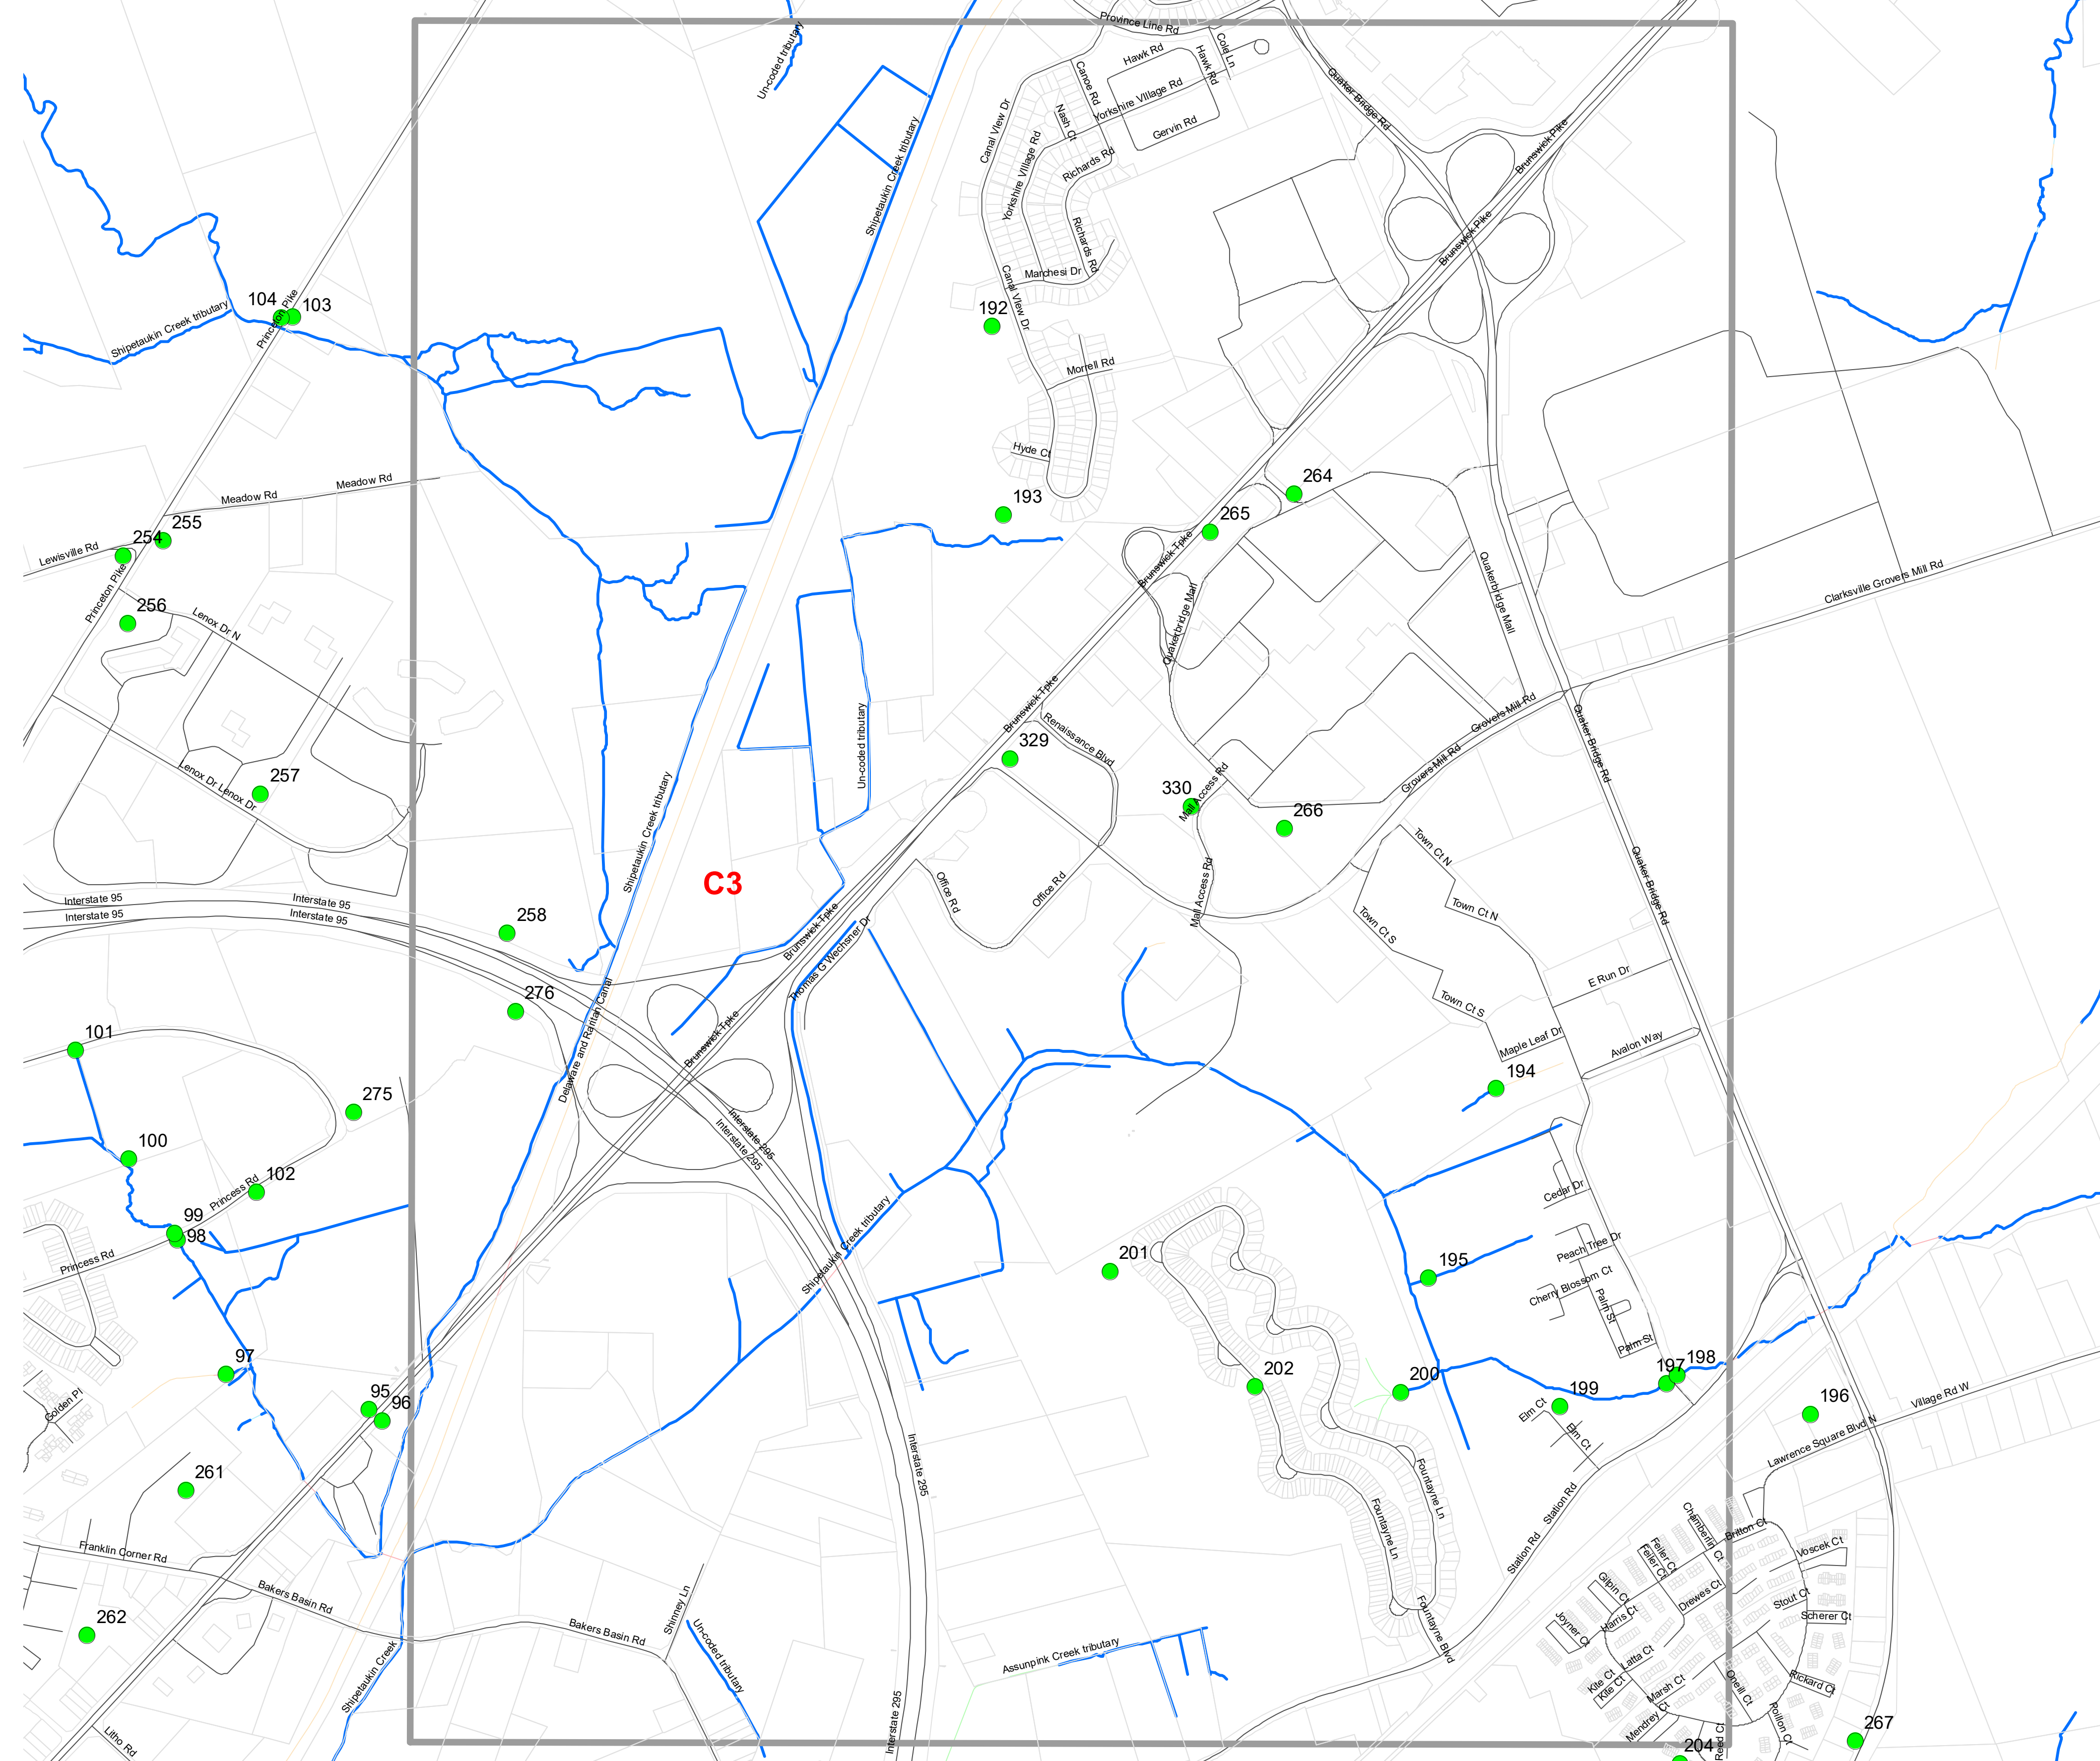

November 2020  
Updated December 2021

**A1**

0.5  
Miles

**OUTFALL LOCATION MAP  
LAWRENCE TOWNSHIP  
MERCER COUNTY, NEW JERSEY**

November 2020  
Updated December 2021

**A2**

0.5  
Miles

**OUTFALL LOCATION MAP**  
**LAWRENCE TOWNSHIP**  
**MERCER COUNTY, NEW JERSEY**

November 2020  
Updated December 2021

**B3**

0.5  
Miles

**OUTFALL LOCATION MAP  
LAWRENCE TOWNSHIP  
MERCER COUNTY, NEW JERSEY**

November 2020  
Updated December 2021

**B4**

0.5 Miles

**OUTFALL LOCATION MAP  
LAWRENCE TOWNSHIP  
MERCER COUNTY, NEW JERSEY**

November 2020  
Updated December 2021

**C1**

**OUTFALL LOCATION MAP  
LAWRENCE TOWNSHIP  
MERCER COUNTY, NEW JERSEY**

November 2020  
Updated December 2021

**C2**

0.5 Miles

**OUTFALL LOCATION MAP  
LAWRENCE TOWNSHIP  
MERCER COUNTY, NEW JERSEY**

November 2020  
Updated December 2021

**C3**

C4

0.5 Miles

**OUTFALL LOCATION MAP  
LAWRENCE TOWNSHIP  
MERCER COUNTY, NEW JERSEY**

November 2020  
Updated December 2021

C4

**OUTFALL LOCATION MAP  
LAWRENCE TOWNSHIP  
MERCER COUNTY, NEW JERSEY**