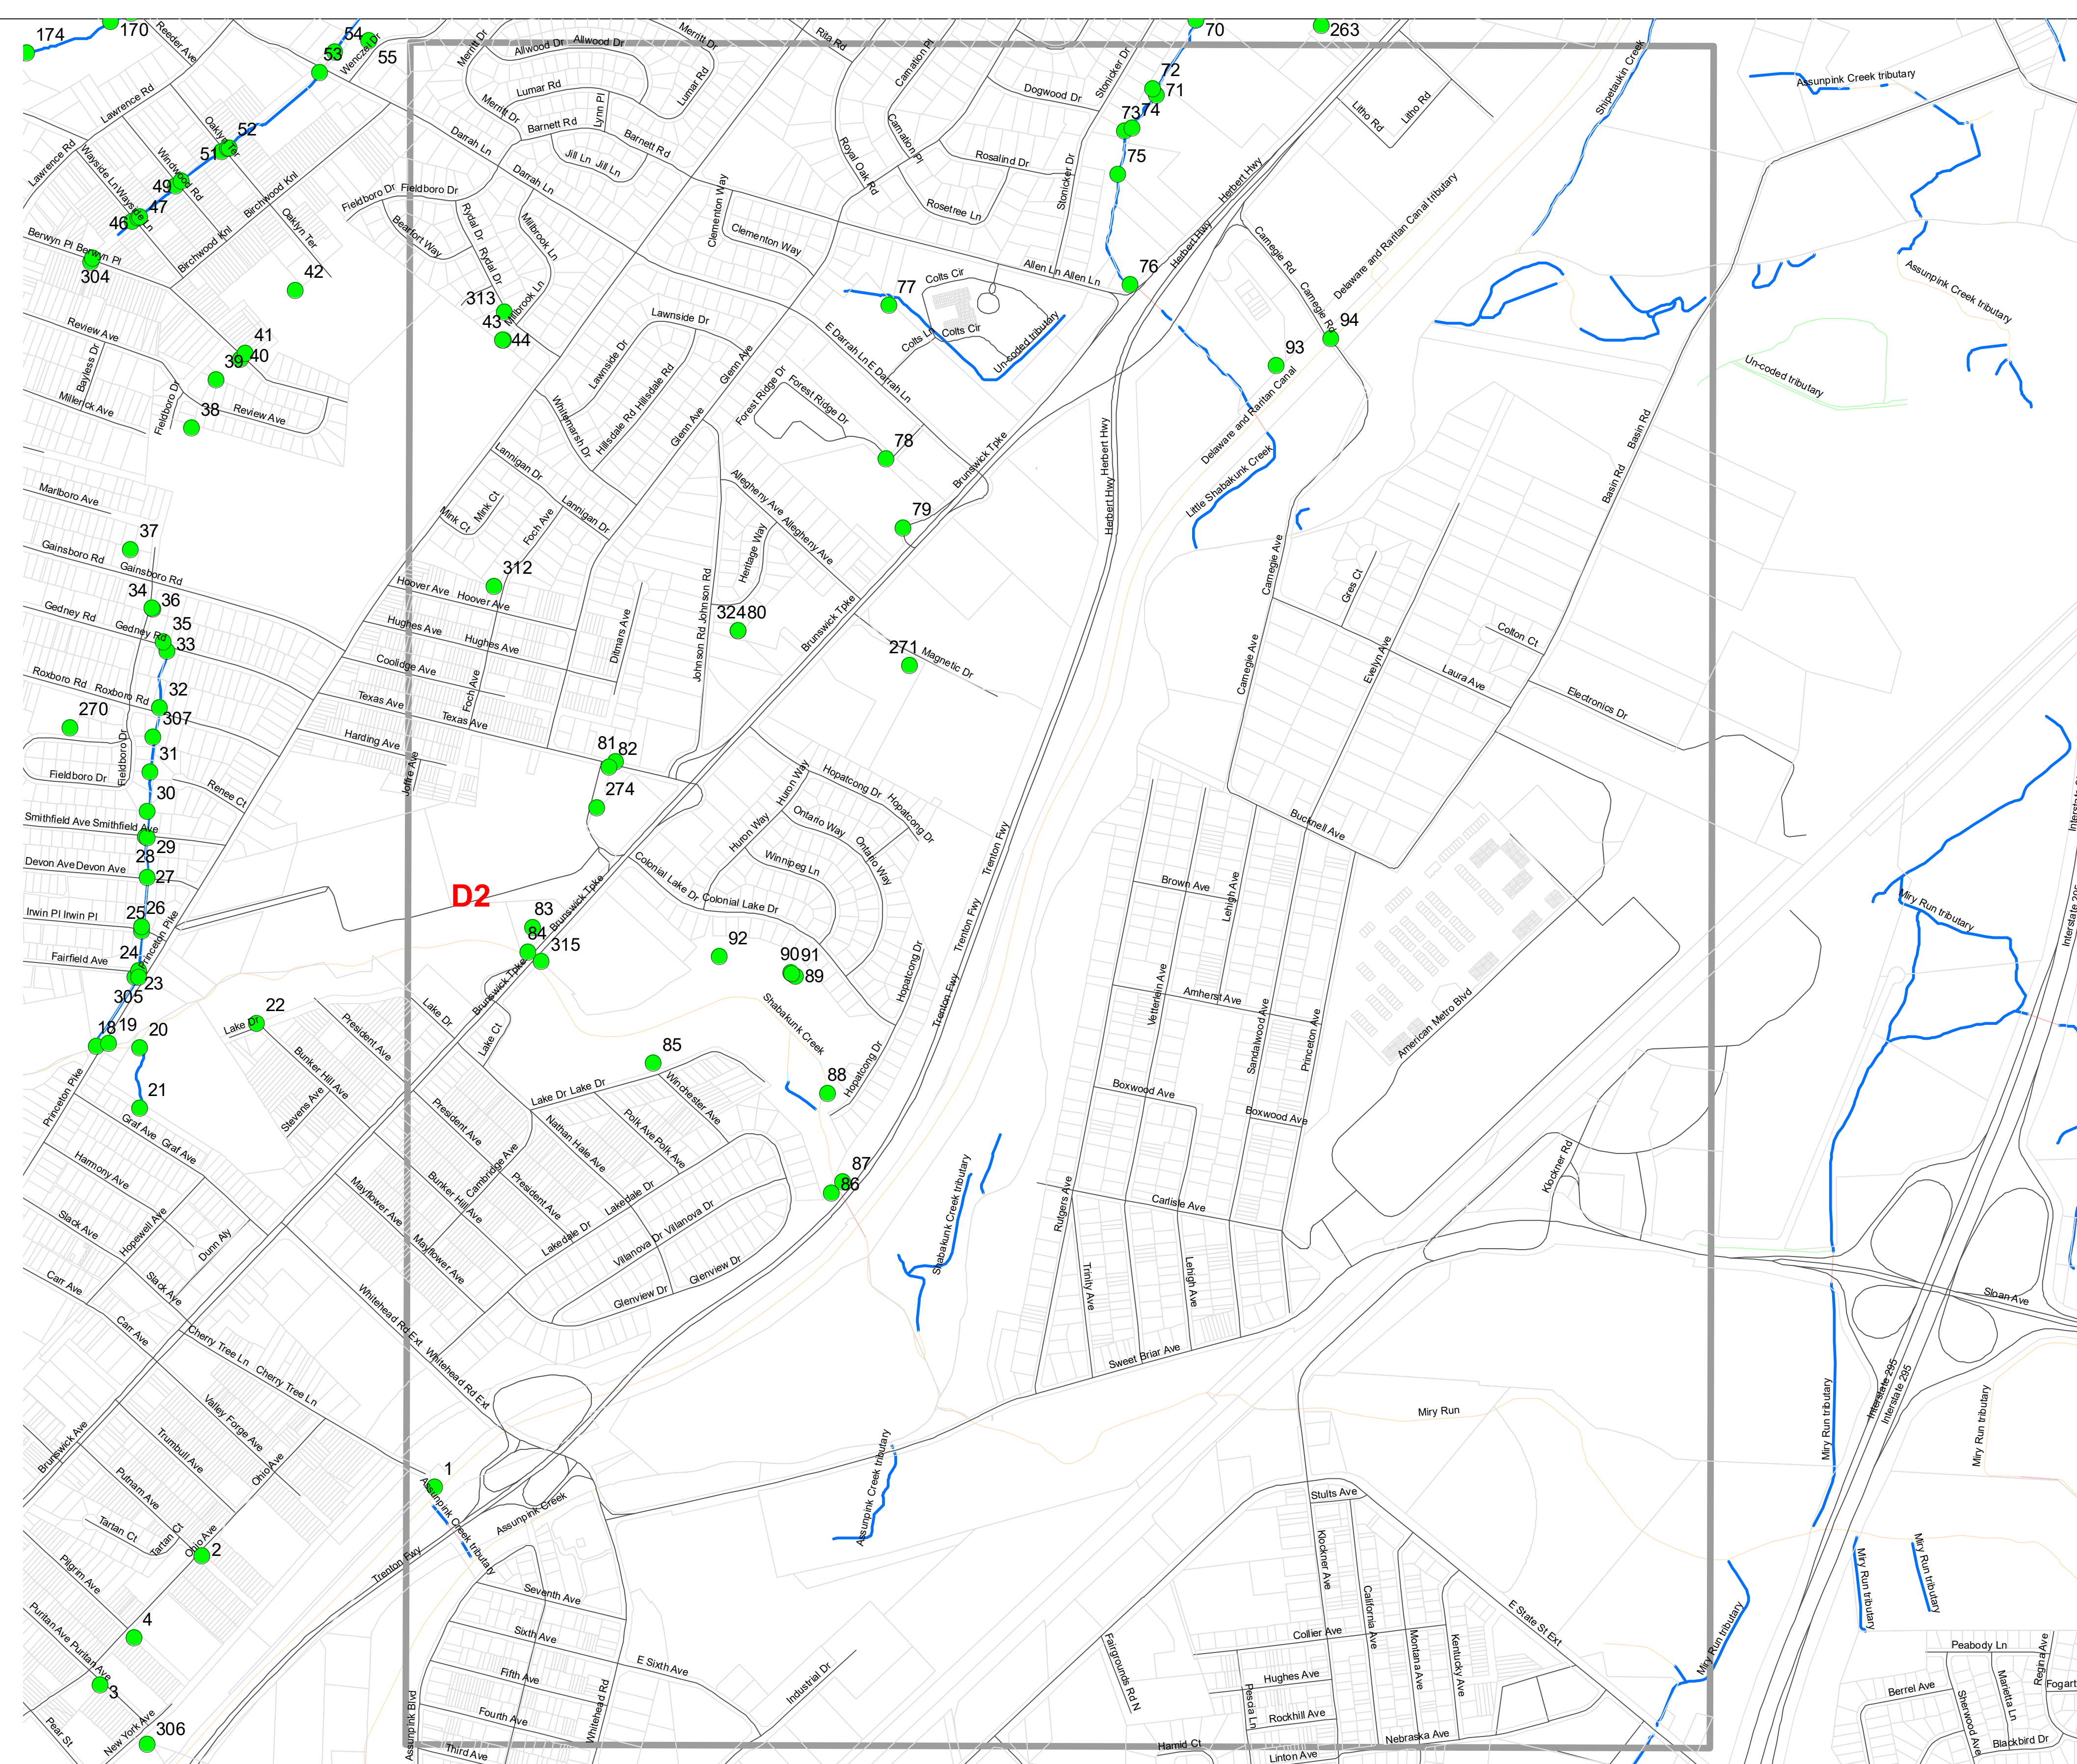

0.5
Miles

**OUTFALL LOCATION MAP
LAWRENCE TOWNSHIP
MERCER COUNTY, NEW JERSEY**

November 2020
Updated December 2021

D2