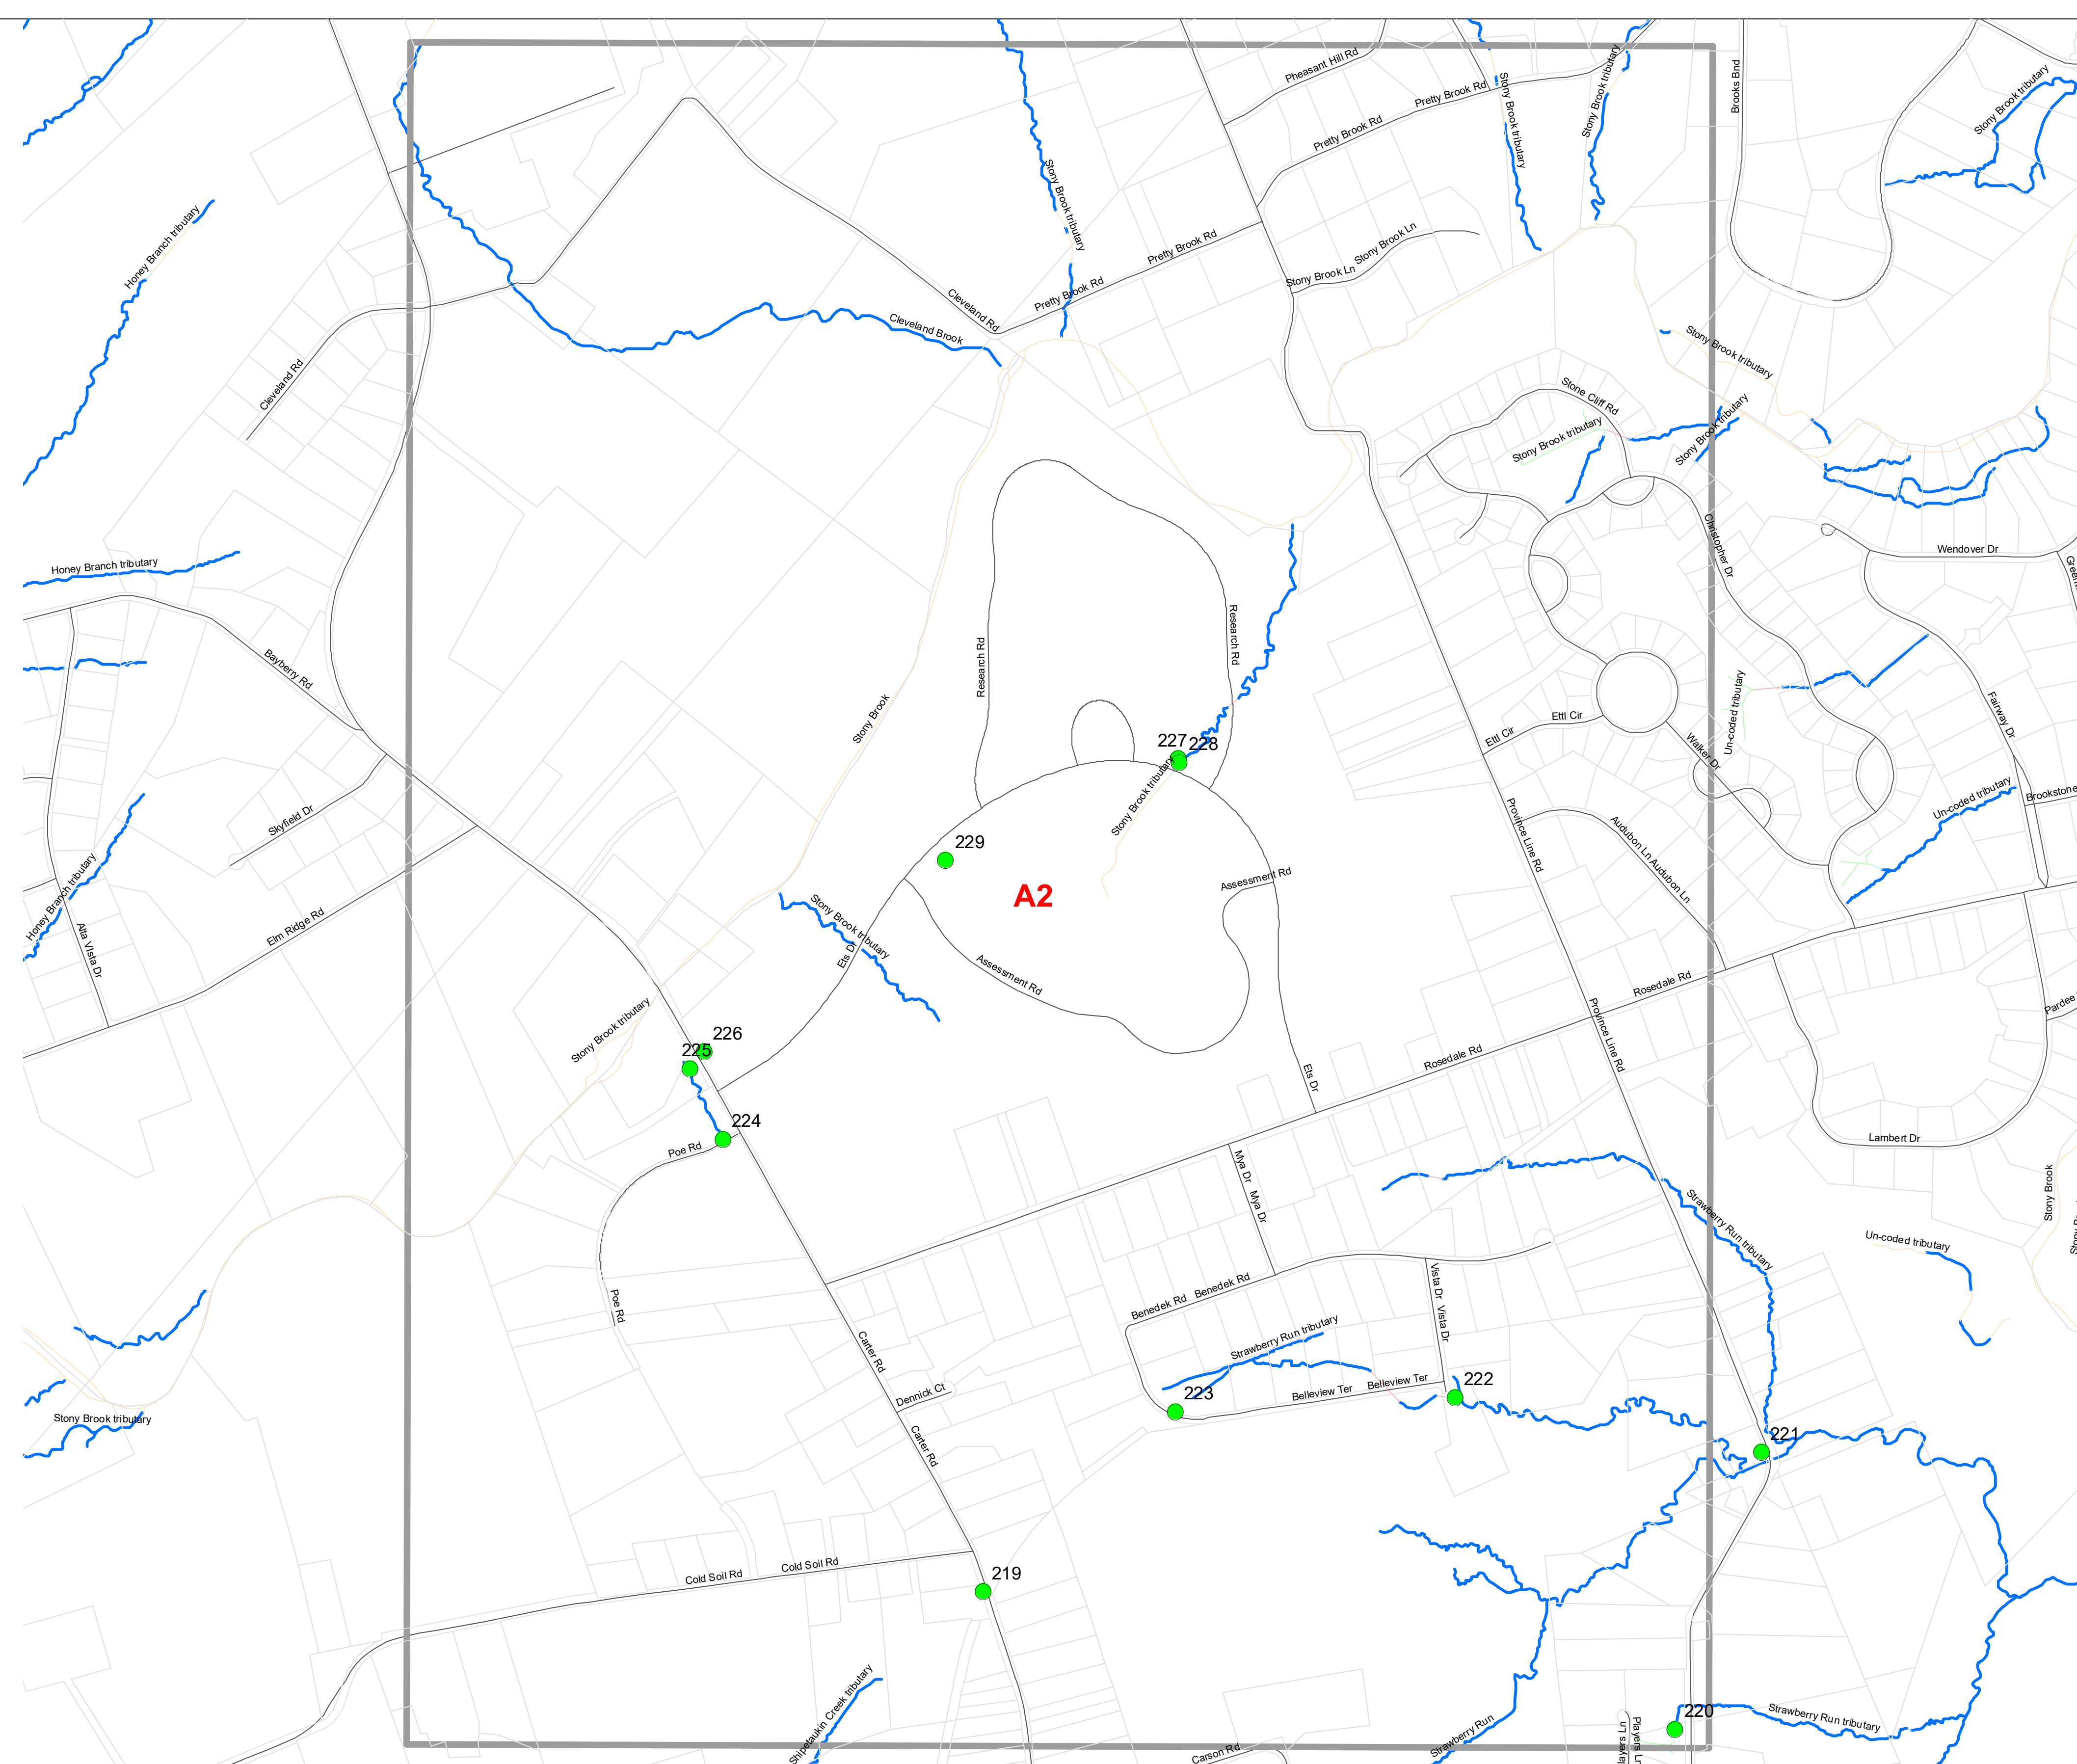

**OUTFALL LOCATION MAP**  
**LAWRENCE TOWNSHIP**  
**MERCER COUNTY, NEW JERSEY**

November 2020  
 Updated December 2021

**INDEX MAP**

**OUTFALL LOCATION MAP  
LAWRENCE TOWNSHIP  
MERCER COUNTY, NEW JERSEY**

November 2020  
Updated December 2021

**A1**

0.5  
Miles

**OUTFALL LOCATION MAP  
LAWRENCE TOWNSHIP  
MERCER COUNTY, NEW JERSEY**

November 2020  
Updated December 2021

**A2**

0.5  
Miles

**OUTFALL LOCATION MAP**  
**LAWRENCE TOWNSHIP**  
**MERCER COUNTY, NEW JERSEY**

November 2020  
 Updated December 2021

**A3**

**OUTFALL LOCATION MAP  
LAWRENCE TOWNSHIP  
MERCER COUNTY, NEW JERSEY**

November 2020  
Updated December 2021

**A4**

**OUTFALL LOCATION MAP  
LAWRENCE TOWNSHIP  
MERCER COUNTY, NEW JERSEY**

November 2020  
Updated December 2021

**B1**

0.5  
Miles

**OUTFALL LOCATION MAP  
LAWRENCE TOWNSHIP  
MERCER COUNTY, NEW JERSEY**

November 2020  
Updated December 2021

**B2**

0.5  
Miles

**OUTFALL LOCATION MAP  
LAWRENCE TOWNSHIP  
MERCER COUNTY, NEW JERSEY**