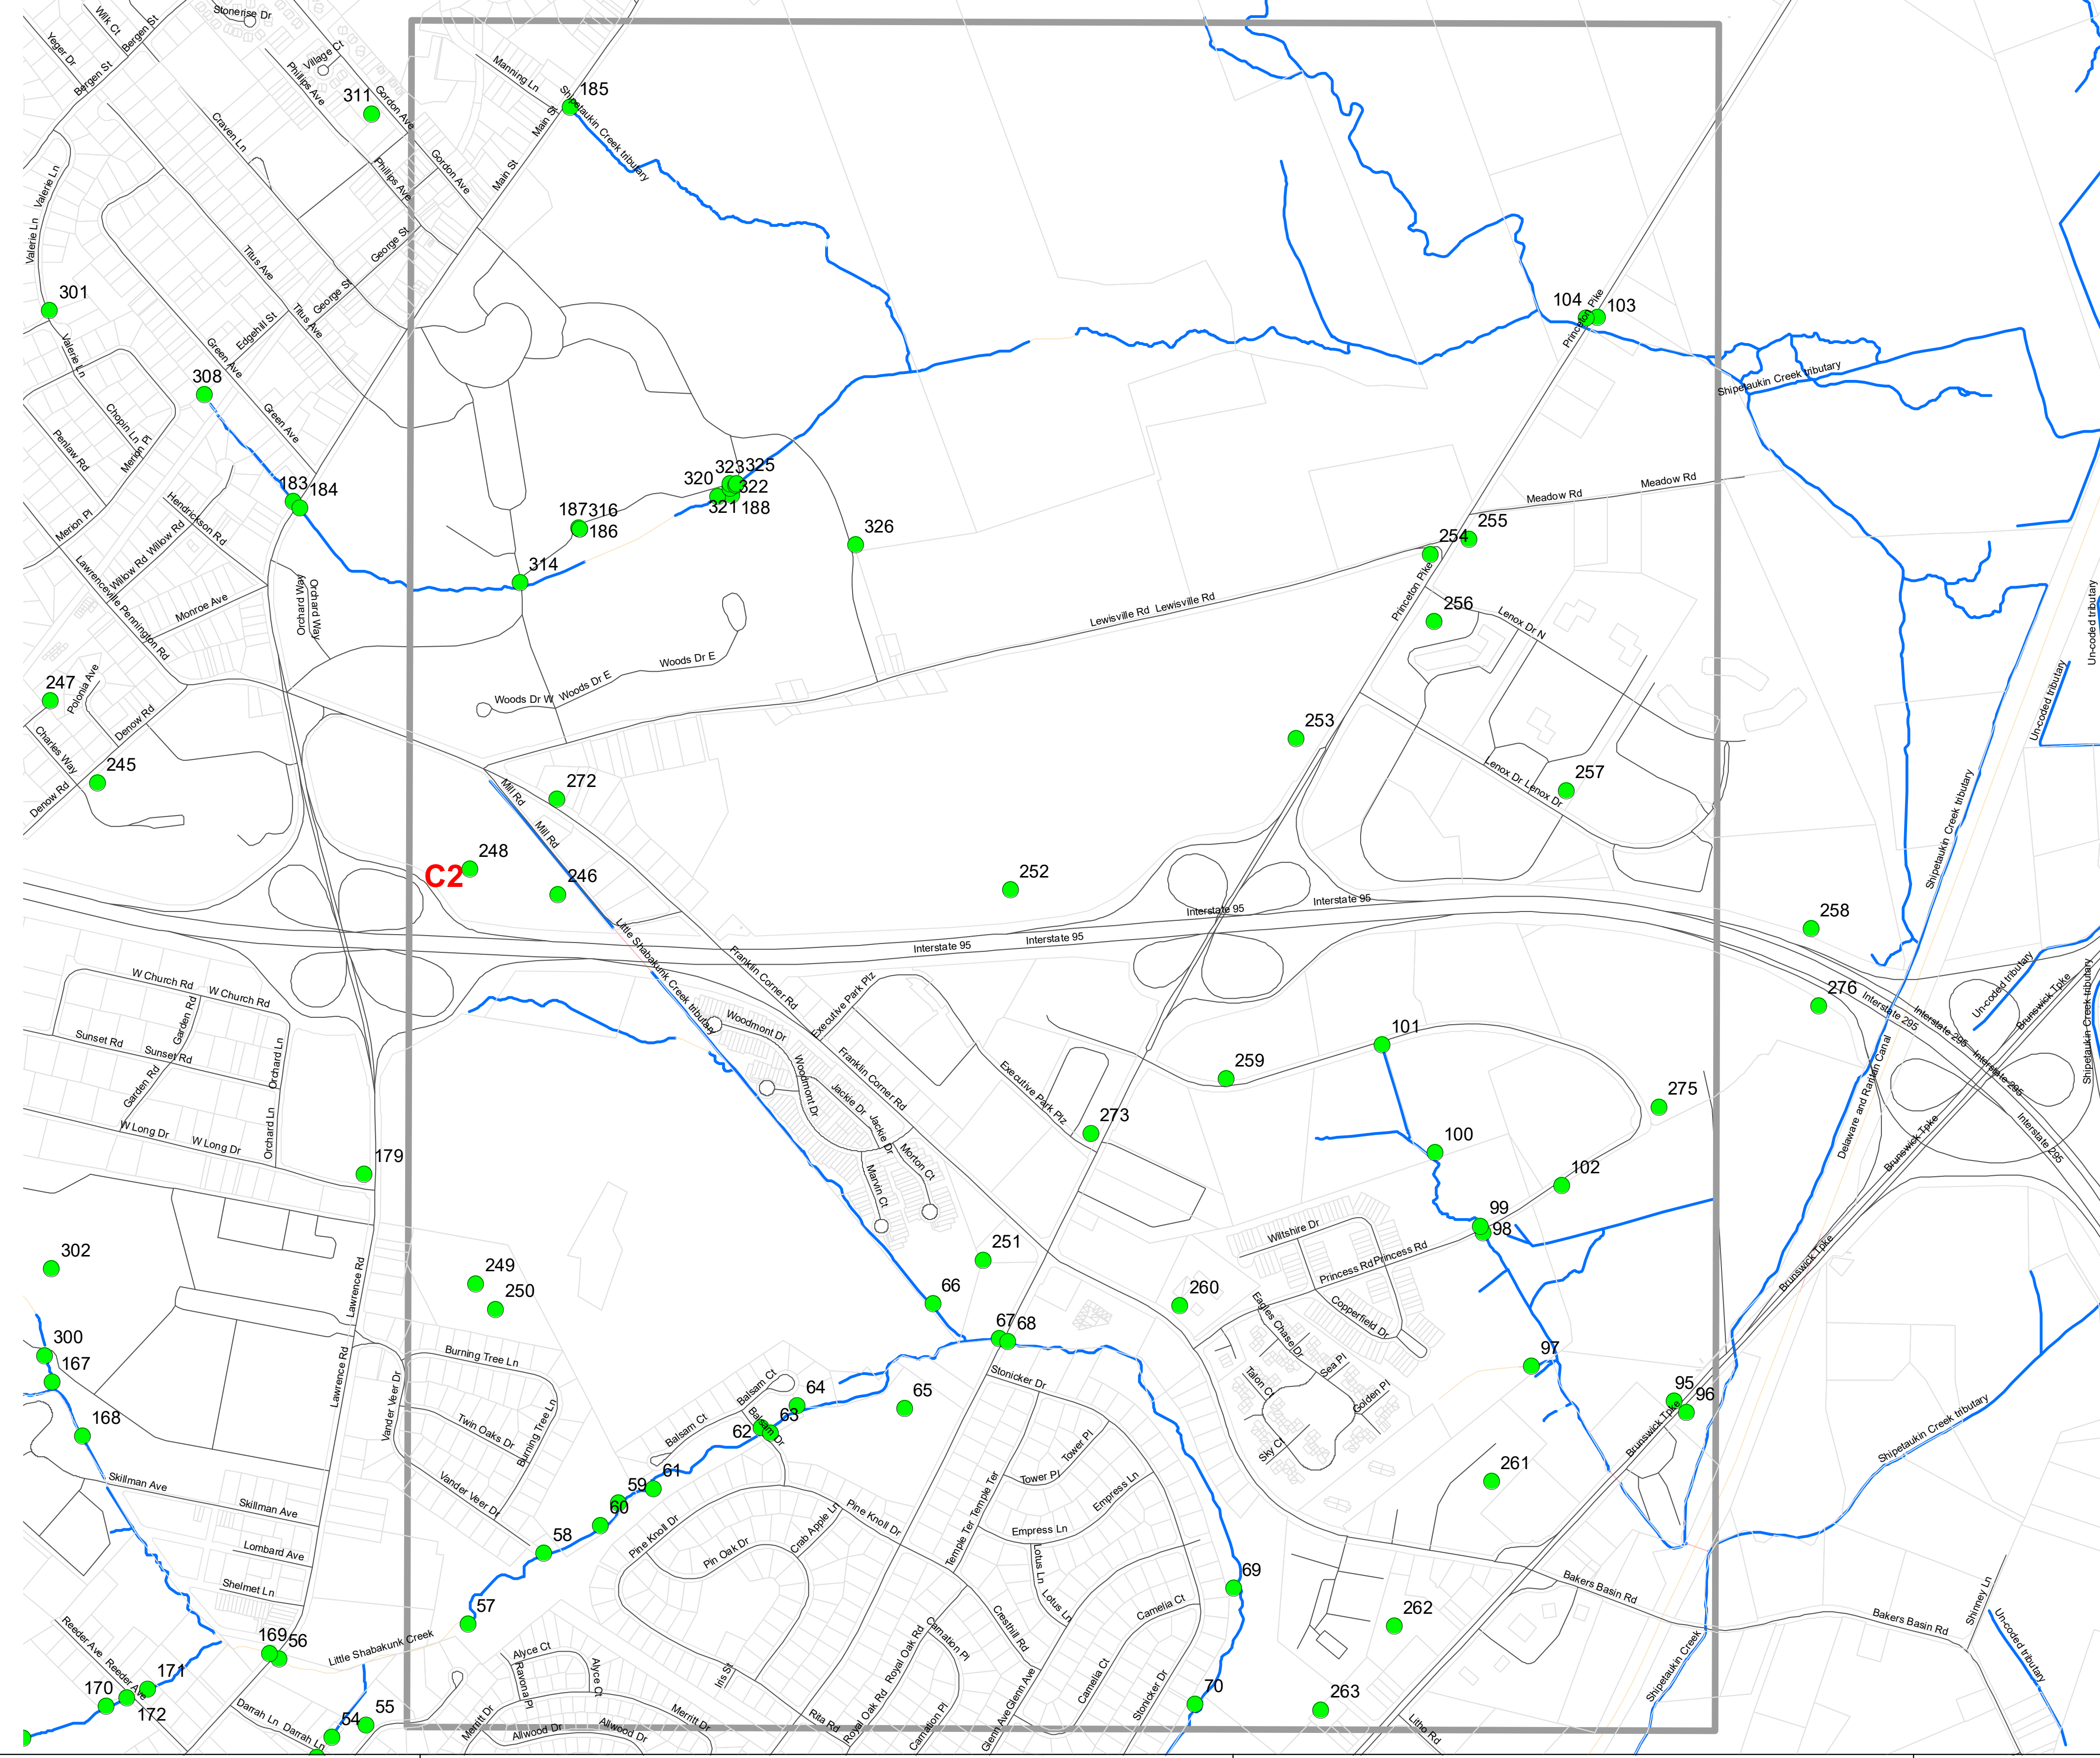

November 2020  
Updated December 2021

**A1**

0.5  
Miles

**OUTFALL LOCATION MAP  
LAWRENCE TOWNSHIP  
MERCER COUNTY, NEW JERSEY**

November 2020  
Updated December 2021

**A2**

0.5  
Miles

**OUTFALL LOCATION MAP**  
**LAWRENCE TOWNSHIP**  
**MERCER COUNTY, NEW JERSEY**

November 2020  
Updated December 2021

**B1**

0.5  
Miles

**OUTFALL LOCATION MAP  
LAWRENCE TOWNSHIP  
MERCER COUNTY, NEW JERSEY**

November 2020  
Updated December 2021

**B2**

0.5  
Miles

**OUTFALL LOCATION MAP  
LAWRENCE TOWNSHIP  
MERCER COUNTY, NEW JERSEY**

November 2020  
Updated December 2021

**B3**

0.5  
Miles

**OUTFALL LOCATION MAP  
LAWRENCE TOWNSHIP  
MERCER COUNTY, NEW JERSEY**

November 2020  
Updated December 2021

**B4**

0.5 Miles

**OUTFALL LOCATION MAP  
LAWRENCE TOWNSHIP  
MERCER COUNTY, NEW JERSEY**

November 2020  
Updated December 2021

**C1**

**OUTFALL LOCATION MAP  
LAWRENCE TOWNSHIP  
MERCER COUNTY, NEW JERSEY**

November 2020  
Updated December 2021

**C2**

0.5 Miles

**OUTFALL LOCATION MAP  
LAWRENCE TOWNSHIP  
MERCER COUNTY, NEW JERSEY**